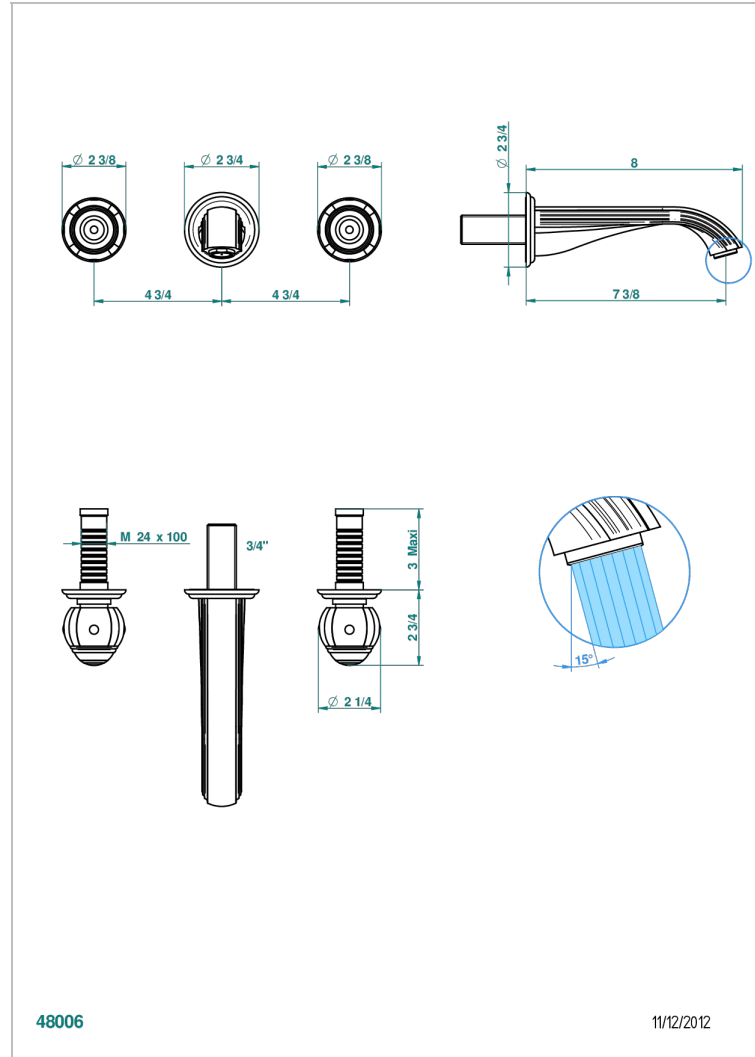

ITHAQUE PLATINUM DECOR

A7B-40GB

Trim only for wall mounted 3-hole basin mixer

CHARACTERISTIC

- Ithaque Platinum decor
- Trim only for wall mounted 3-hole basin mixer

TECHNICAL SPECS

- Recommandé : 3 bars (max. 5 bars) - Advised : 43,5 psi (max. 72 psi)
- 15 l/min à 3 bars (4 gpm at 43.5 psi)

RELATED SKU'S

- Ref. G00-40AC Rough parts for wall mounted 3 hole mixer, cross handle version
- Ref. G00-40AM Rough parts for wall mounted 3 hole mixer, lever handle version

AVAILABLE FINITIONS

Antique nickel - H28
Black ceram - D30
Blush PVD - H62
Brass color PVD - H49
Brown bronze color PVD - F33
Gold color PVD - H52

Nickel color PVD - H55
Polished chrome (color finish) - A02
Polished chrome / Polished gold (color finish) - G02
Polished gold (color finish) - F01
Polished nickel - B01
Soft gold - F30

Soft matt gold - F31
Umber PVD - H66
Varnished matt antique red copper (color finish) - H07