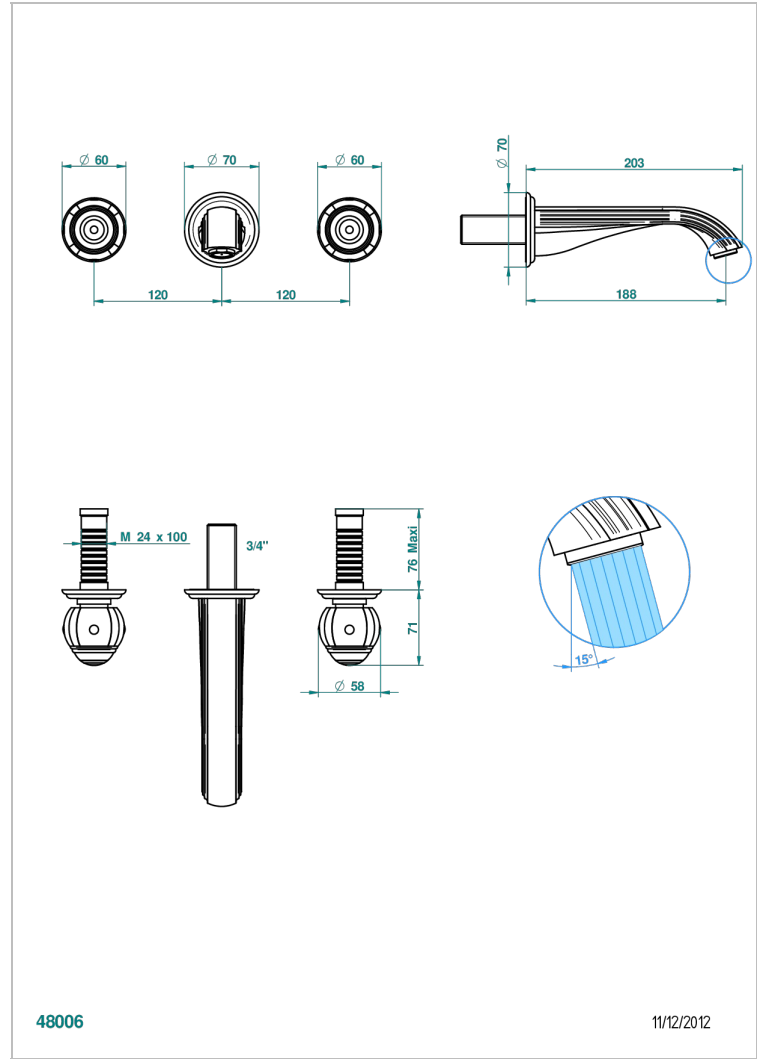

ITHAQUE PLATINUM DECOR

A7B-40GB

Trim only for wall mounted 3-hole basin mixer

THG[®]
PARIS

CHARACTERISTIC

- Ithaque Platinum decor
- Trim only for wall mounted 3-hole basin mixer

TECHNICAL SPECS

- Recommandé : 3 bars (max. 5 bars) - Advised : 43,5 psi (max. 72 psi)
- 15 l/min à 3 bars (4 gpm at 43.5 psi)

RELATED SKU'S

- Ref. G00-40AC Rough parts for wall mounted 3 hole mixer, cross handle version
- Ref. G00-40AM Rough parts for wall mounted 3 hole mixer, lever handle version

AVAILABLE FINITIONS

Antique nickel - H28
Black ceram - D30
Blush PVD - H62
Brass color PVD - H49
Brown bronze color PVD - F33
Gold color PVD - H52

Nickel color PVD - H55
Polished chrome (color finish) - A02
Polished chrome / Polished gold (color finish) - G02
Polished gold (color finish) - F01
Polished nickel - B01
Soft gold - F30

Soft matt gold - F31
Umber PVD - H66
Varnished matt antique red copper (color finish) - H07