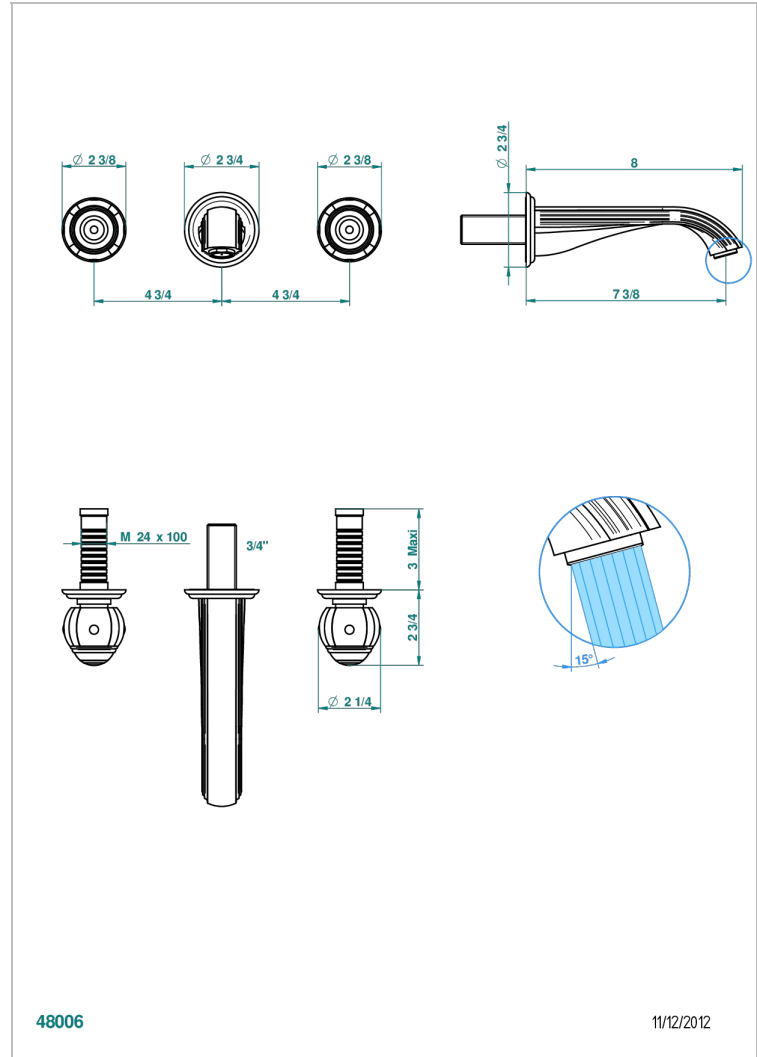

ITHAQUE PLATINUM DECOR

A7B-40GB

Trim only for wall mounted 3-hole basin mixer

48006

11/12/2012

CHARACTERISTIC

- Ithaque Platinum decor
- Trim only for wall mounted 3-hole basin mixer

TECHNICAL SPECS

- Recommandé : 3 bars (max. 5 bars) - Advised : 43,5 psi (max. 72 psi)
- 15 l/min à 3 bars (4 gpm at 43.5 psi)

RELATED SKU'S

- Ref. G00-40AC Rough parts for wall mounted 3 hole mixer, cross handle version
- Ref. G00-40AM Rough parts for wall mounted 3 hole mixer, lever handle version