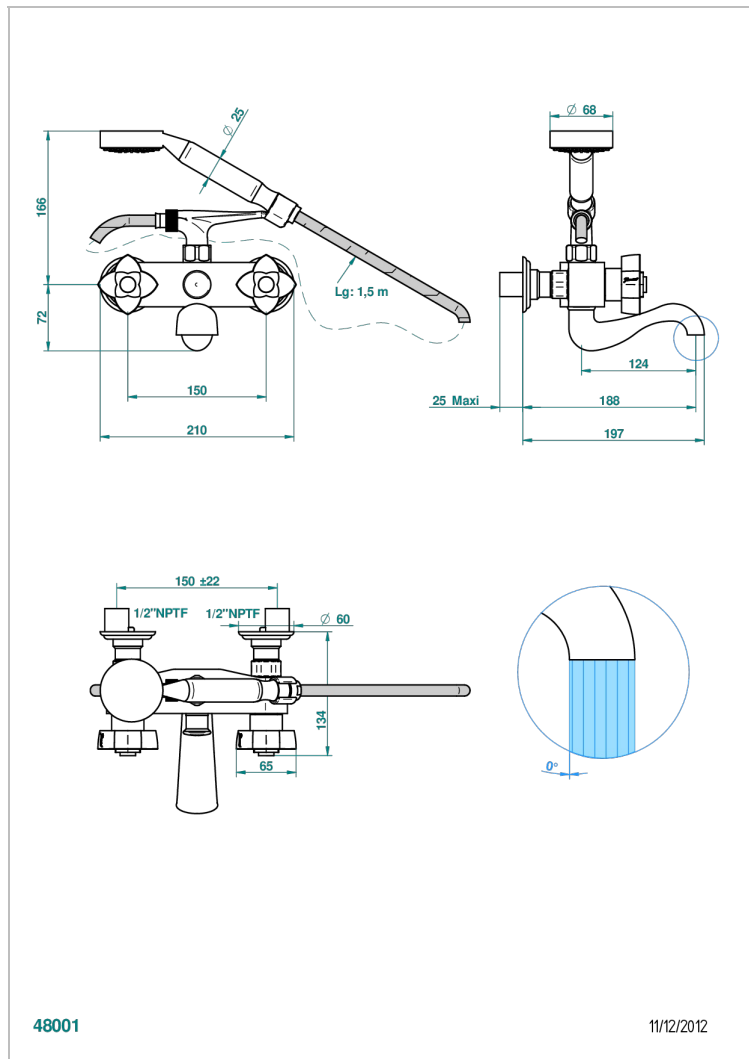

PETALE DE CRISTAL - RED CRYSTAL

U6C-13B/US

Exposed tub filler with cradle handshower, wall mounted

CHARACTERISTIC

- ASME : ASME A112.18.1-2011/CSA B125.1-11

TECHNICAL SPECS

- Recommandé : 3 bars (max. 5 bars) - Advised : 43,5 psi (max. 72 psi)
- Bec : 75 l/min à 3 bars - Douchette : 9,5 l/min à 3 bars
- Spout : 19,8 gpm at 43.5 psi - Handshower : 2.5 gpm at 43.5 psi