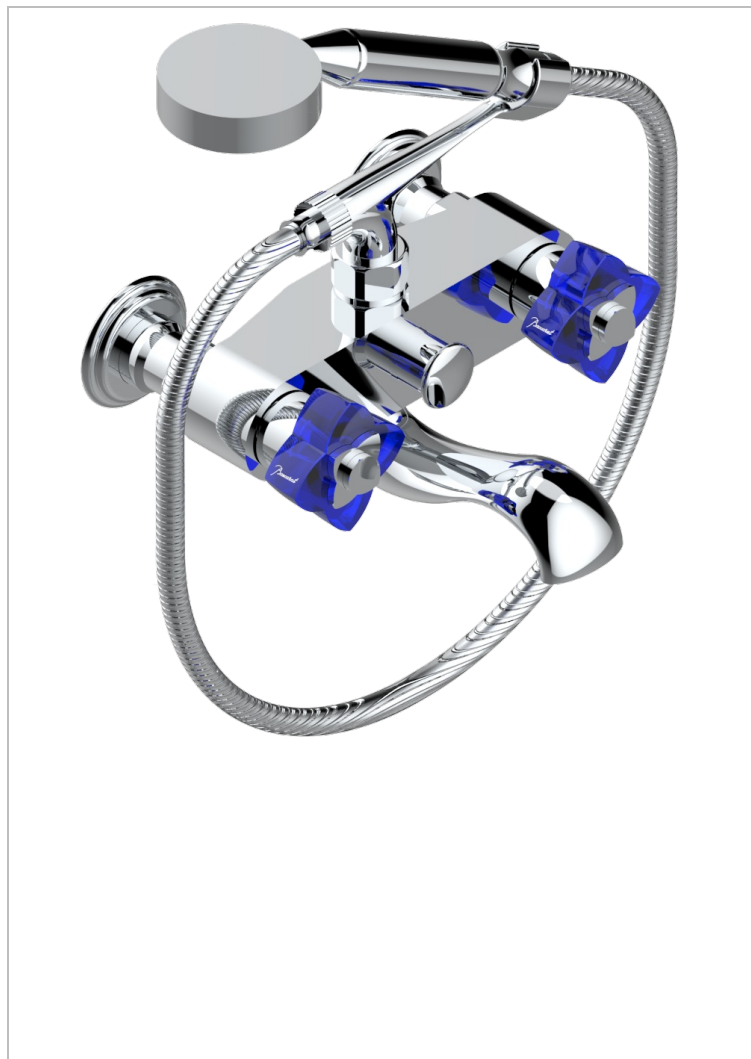

PETALE DE CRISTAL - BLUE CRYSTAL

U6B-13B/US

Exposed tub filler with cradle handshower, wall mounted

47996

11/12/2012

CHARACTERISTIC

- ASME : ASME A112.18.1-2011/CSA B125.1-11

TECHNICAL SPECS

- Recommandé : 3 bars (max. 5 bars) - Advised : 43,5 psi (max. 72 psi)
- Bec : 75 l/min à 3 bars - Douchette : 9,5 l/min à 3 bars
- Spout : 19,8 gpm at 43.5 psi - Handshower : 2.5 gpm at 43.5 psi

STANDARDS

C[®]

AVAILABLE FINITIONS

Black ceram - D30
Blush PVD - H62
Brass color PVD - H49
Brown bronze color PVD - F33
Chrome polished - A02
Chrome polished / gold polished - G02

Copper antique matt, coated - H07
Gold color PVD - H52
Gold mat - F07
Gold polished - F01
Graphite PVD - H64
Light coated bronze - D01