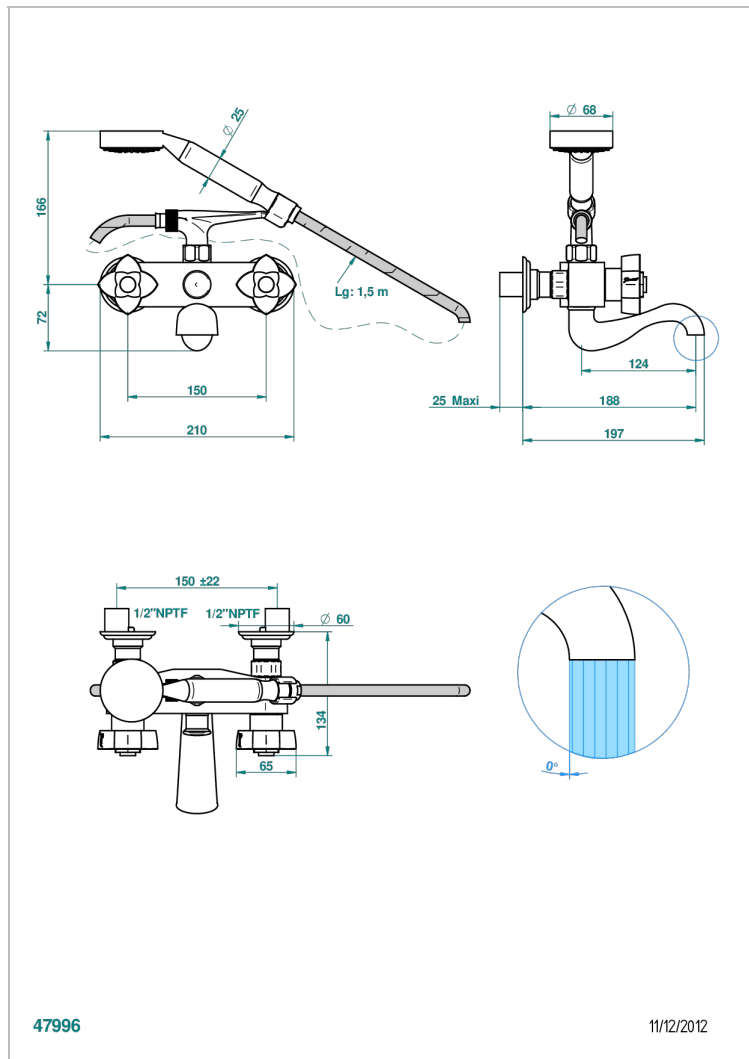

PETALE DE CRISTAL - BLUE CRYSTAL

U6B-13B/US

Exposed tub filler with cradle handshower, wall mounted

47996

11/12/2012

CHARACTERISTIC

- ASME : ASME A112.18.1-2011/CSA B125.1-11

TECHNICAL SPECS

- Recommandé : 3 bars (max. 5 bars) - Advised : 43,5 psi (max. 72 psi)
- Bec : 75 l/min à 3 bars - Douchette : 9,5 l/min à 3 bars
- Spout : 19,8 gpm at 43.5 psi - Handshower : 2.5 gpm at 43.5 psi

STANDARDS