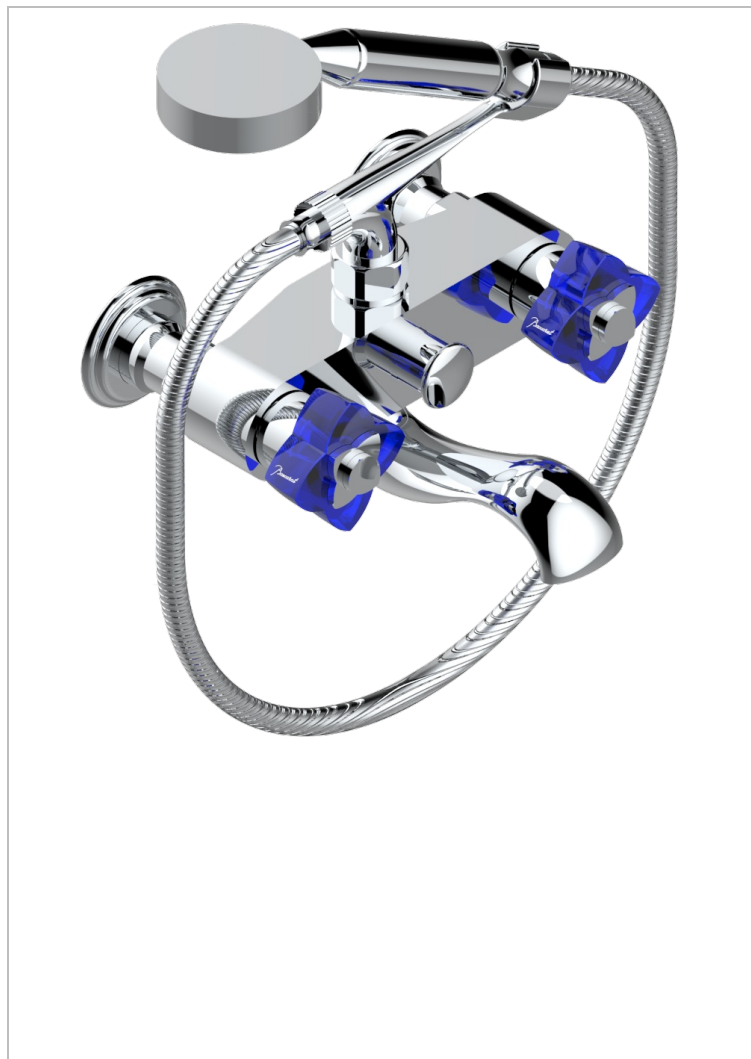

PETALE DE CRISTAL - BLUE CRYSTAL

U6B-13B/US

Exposed tub filler with cradle handshower, wall mounted

CHARACTERISTIC

- ASME : ASME A112.18.1-2011/CSA B125.1-11

TECHNICAL SPECS

- Recommandé : 3 bars (max. 5 bars) - Advised : 43,5 psi (max. 72 psi)
- Bec : 75 l/min à 3 bars - Douchette : 9,5 l/min à 3 bars
- Spout : 19,8 gpm at 43.5 psi - Handshower : 2.5 gpm at 43.5 psi

STANDARDS

AVAILABLE FINITIONS

Black ceram - D30
Blush PVD - H62
Brass color PVD - H49
Brown bronze color PVD - F33
Chrome polished - A02
Chrome polished / gold polished - G02

Copper antique matt, coated - H07
Gold color PVD - H52
Gold mat - F07
Gold polished - F01
Graphite PVD - H64
Light coated bronze - D01

Matt Umber PVD - H67
Matt blush PVD - H60
Matt brass color PVD - H50
Matt brown bronze color PVD - F34
Matt chrome (American satin) - C02
Matt gold color PVD - H53

Matt graphite PVD - H65
Matt nickel (American satin) - C01
Matt nickel color PVD - H56
Nickel antique / Sovereign - H28
Nickel color PVD - H55
Nickel polished - B01

Soft gold - F30
Soft matt gold - F31
Umber PVD - H66