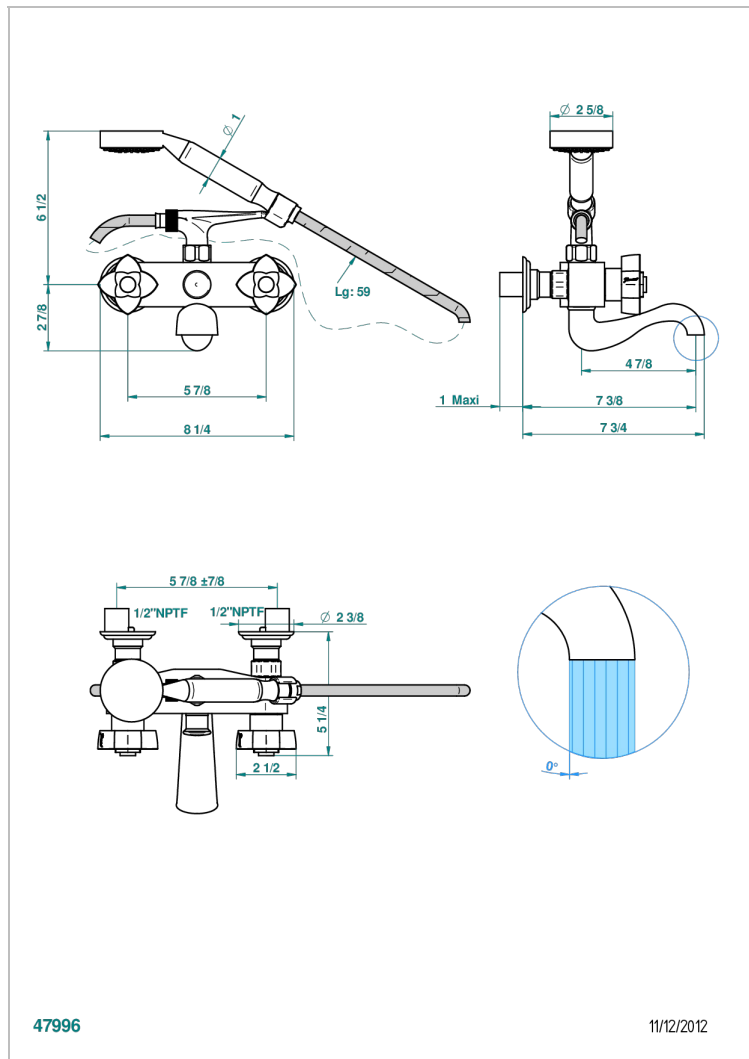

PETALE DE CRISTAL - BLUE CRYSTAL

U6B-13B/US

Exposed tub filler with cradle handshower, wall mounted

CHARACTERISTIC

- ASME : ASME A112.18.1-2011/CSA B125.1-11

TECHNICAL SPECS

- Recommandé : 3 bars (max. 5 bars) - Advised : 43,5 psi (max. 72 psi)
- Bec : 75 l/min à 3 bars - Douchette : 9,5 l/min à 3 bars
- Spout : 19,8 gpm at 43.5 psi - Handshower : 2.5 gpm at 43.5 psi