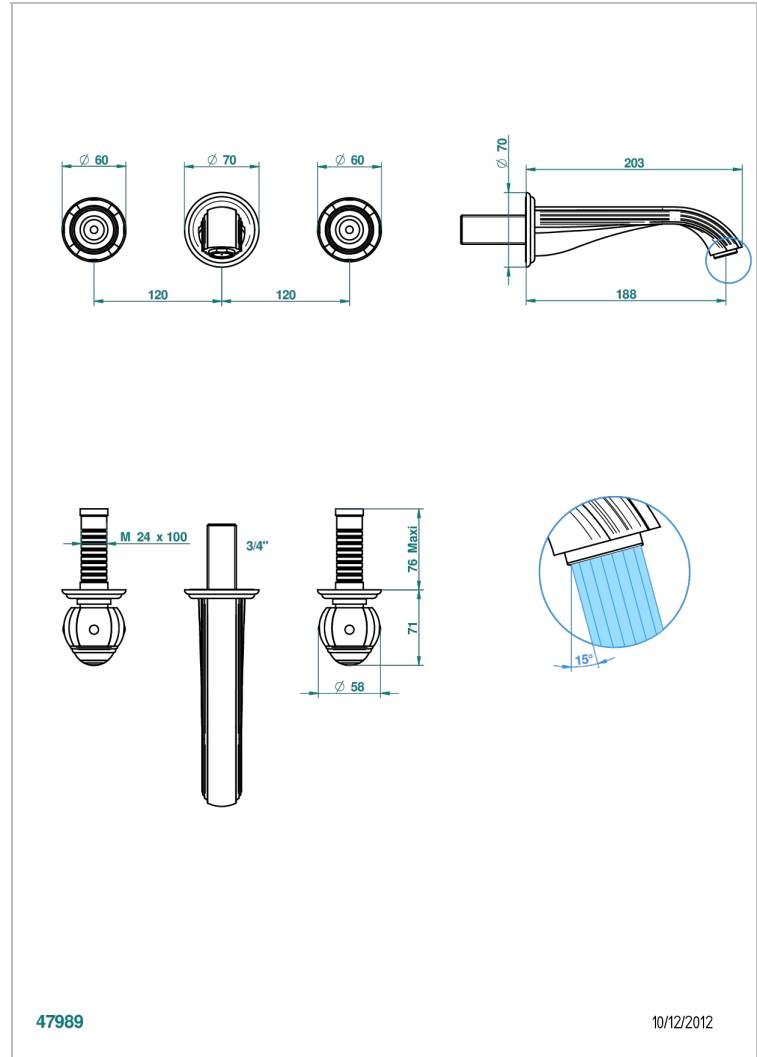

# ITHAQUE GOLD DECOR

A7A-41GB

Trim for wall mounted 3-hole bath set only

THG<sup>®</sup>  
PARIS

## CHARACTERISTIC

- Ithaque Gold decor
- Trim for wall mounted 3-hole bath set only

## TECHNICAL SPECS

- Recommandé : 3 bars (max. 5 bars) - Advised : 43,5 psi (max. 72 psi)
- Bec : 35 l/min à 3 bars
- Spout : 9.26 gpm at 43.5 psi

## RELATED SKU'S

- Ref. G00-40AM/US Rough parts for wall set (one counter clockwise and one clockwise cartridges)