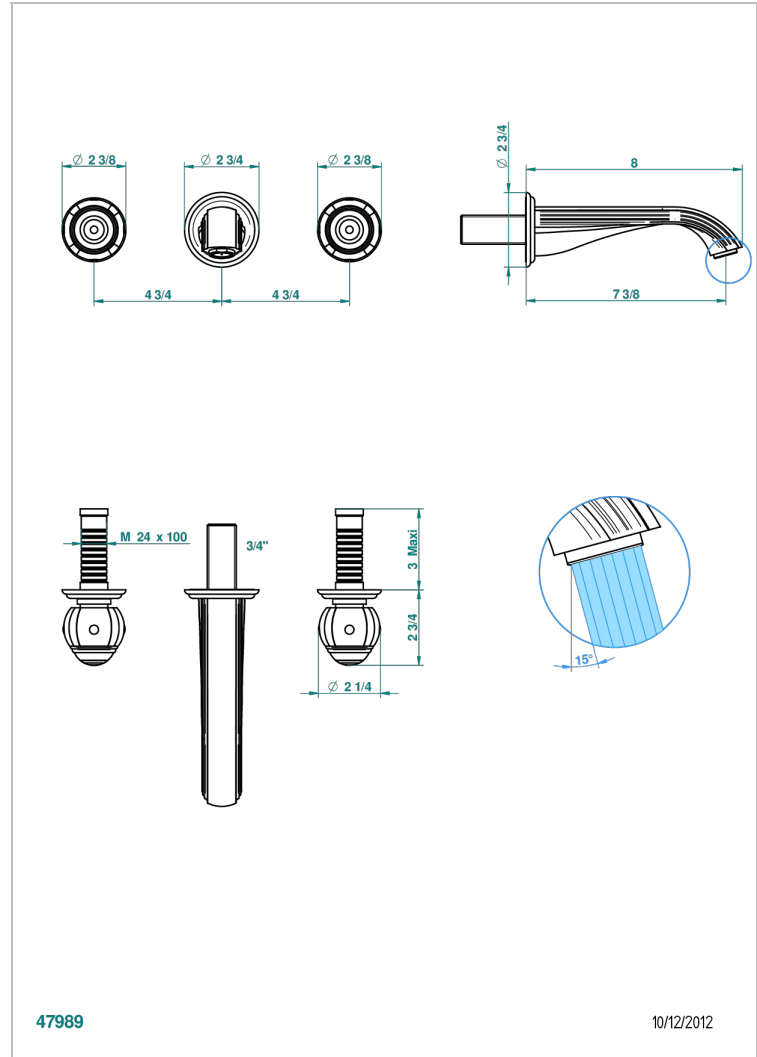

# ITHAQUE GOLD DECOR

A7A-41GB

Trim for wall mounted 3-hole bath set only

THG<sup>®</sup>  
PARIS

## CHARACTERISTIC

- Ithaque Gold decor
- Trim for wall mounted 3-hole bath set only

## TECHNICAL SPECS

- Recommandé : 3 bars (max. 5 bars) - Advised : 43,5 psi (max. 72 psi)
- Bec : 35 l/min à 3 bars
- Spout : 9.26 gpm at 43.5 psi

## RELATED SKU'S

- Ref. G00-40AM/US Rough parts for wall set (one counter clockwise and one clockwise cartridges)