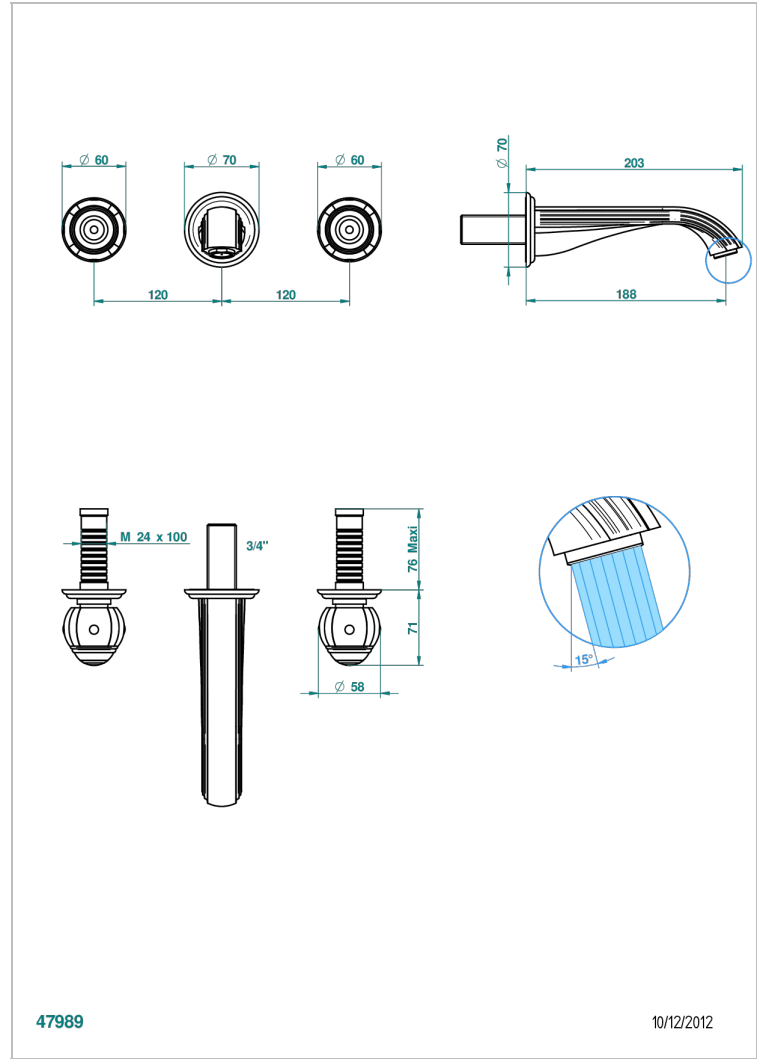

# ITHAQUE GOLD DECOR

A7A-41GB

Trim only for wall mounted 3-hole bath mixer

THG<sup>®</sup>  
PARIS

47989

10/12/2012

## CHARACTERISTIC

- Ithaque Gold decor
- Trim only for wall mounted 3-hole bath mixer

## TECHNICAL SPECS

- Recommandé : 3 bars (max. 5 bars) - Advised : 43,5 psi (max. 72 psi)
- Bec : 35 l/min à 3 bars
- Spout : 9.26 gpm at 43.5 psi

## RELATED SKU'S

- Ref. G00-40AC Rough parts for wall mounted 3 hole mixer, cross handle version
- Ref. G00-40AM Rough parts for wall mounted 3 hole mixer, lever handle version