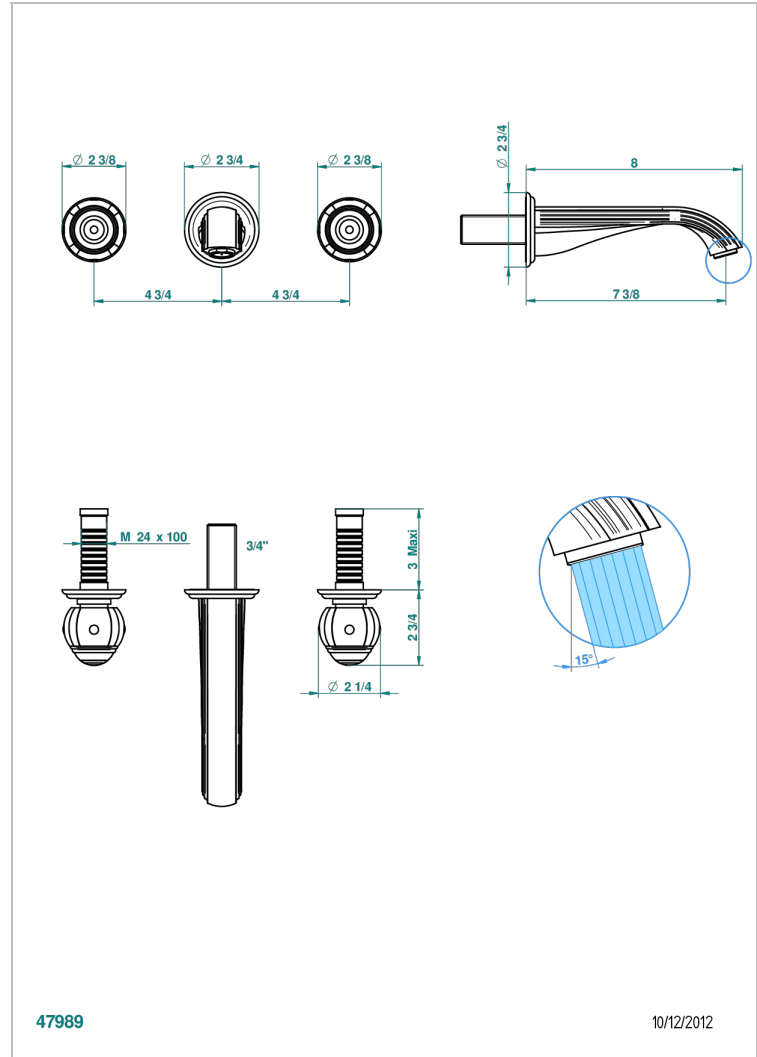

ITHAQUE GOLD DECOR

A7A-41GB

Trim only for wall mounted 3-hole bath mixer

THG[®]
PARIS

47989

10/12/2012

CHARACTERISTIC

- Ithaque Gold decor
- Trim only for wall mounted 3-hole bath mixer

TECHNICAL SPECS

- Recommandé : 3 bars (max. 5 bars) - Advised : 43,5 psi (max. 72 psi)
- Bec : 35 l/min à 3 bars
- Spout : 9.26 gpm at 43.5 psi

RELATED SKU'S

- Ref. G00-40AC Rough parts for wall mounted 3 hole mixer, cross handle version
- Ref. G00-40AM Rough parts for wall mounted 3 hole mixer, lever handle version