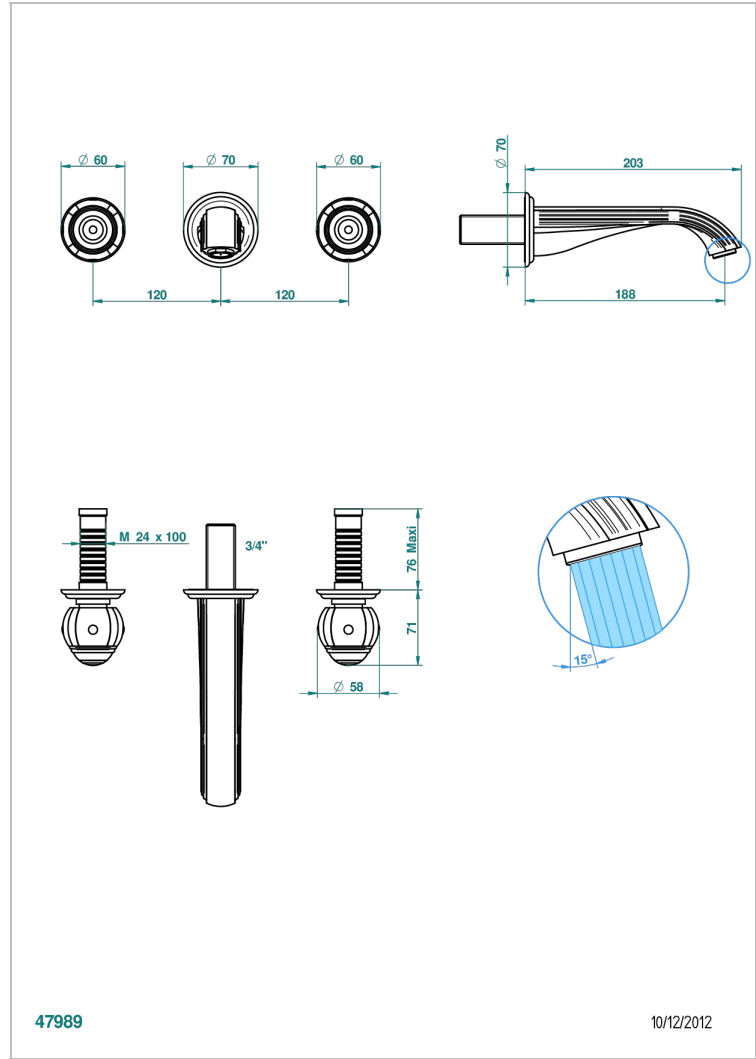

# ITHAQUE GOLD DECOR

A7A-41GB

Trim only for wall mounted 3-hole bath mixer

THG<sup>®</sup>  
PARIS

## CHARACTERISTIC

- Ithaque Gold decor
- Trim only for wall mounted 3-hole bath mixer

## TECHNICAL SPECS

- Recommandé : 3 bars (max. 5 bars) - Advised : 43,5 psi (max. 72 psi)
- Bec : 35 l/min à 3 bars
- Spout : 9.26 gpm at 43.5 psi

## RELATED SKU'S

- Ref. G00-40AC Rough parts for wall mounted 3 hole mixer, cross handle version
- Ref. G00-40AM Rough parts for wall mounted 3 hole mixer, lever handle version