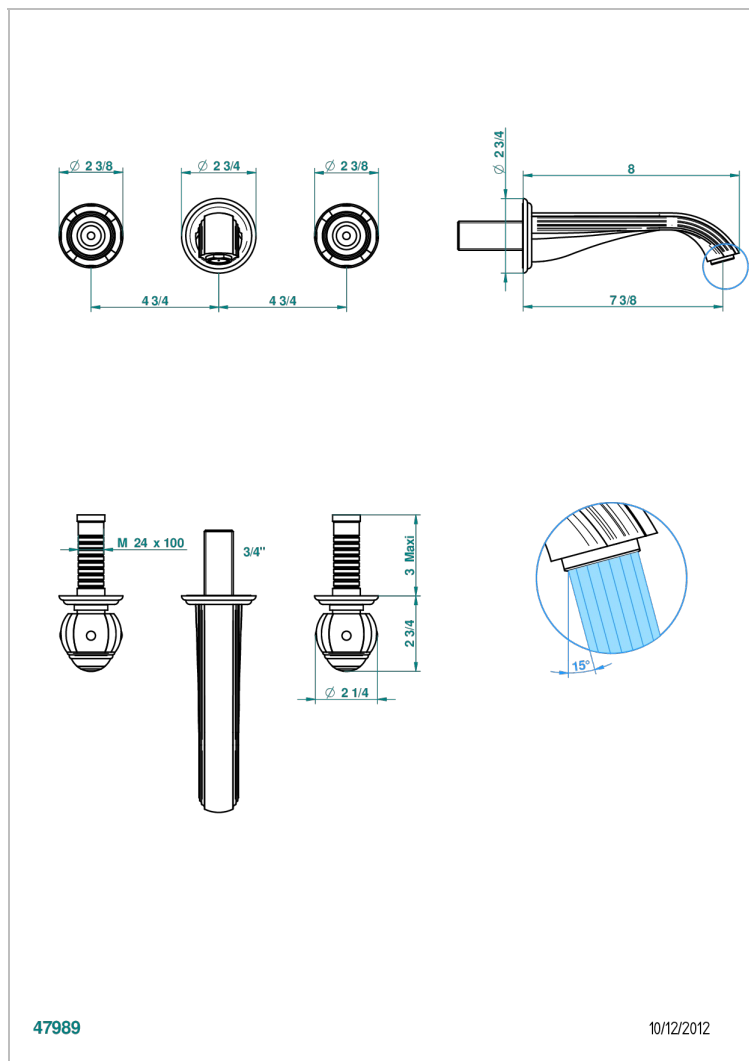

ITHAQUE GOLD DECOR

A7A-41GB

Trim only for wall mounted 3-hole bath mixer

THG[®]
PARIS

47989

10/12/2012

CHARACTERISTIC

- Ithaque Gold decor
- Trim only for wall mounted 3-hole bath mixer

TECHNICAL SPECS

- Recommandé : 3 bars (max. 5 bars) - Advised : 43,5 psi (max. 72 psi)
- Bec : 35 l/min à 3 bars
- Spout : 9.26 gpm at 43.5 psi

RELATED SKU'S

- Ref. G00-40AC Rough parts for wall mounted 3 hole mixer, cross handle version
- Ref. G00-40AM Rough parts for wall mounted 3 hole mixer, lever handle version

AVAILABLE FINITIONS

Antique nickel - H28
Black ceram - D30
Blush PVD - H62
Brass color PVD - H49
Brown bronze color PVD - F33
Gold color PVD - H52

Graphite PVD - H64
Lacquered light bronze - D01
Matt Umber PVD - H67
Matt blush PVD - H60
Matt brass color PVD - H50
Matt brown bronze color PVD - F34