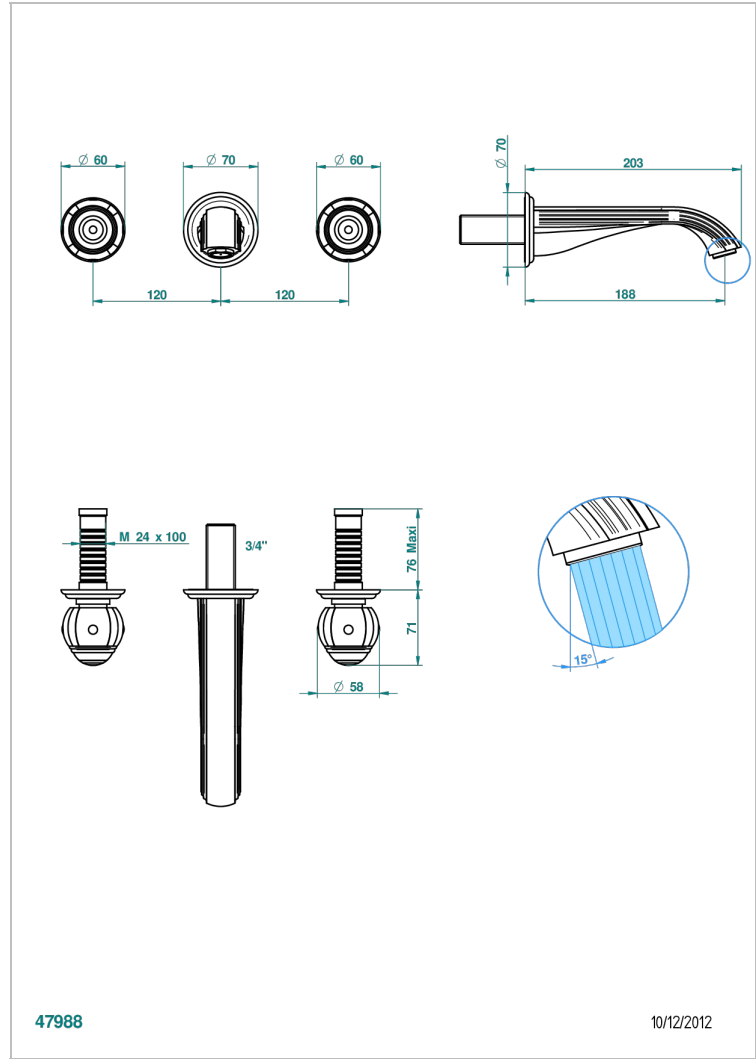

ITHAQUE GOLD DECOR

A7A-40GB

Trim only for wall mounted 3-hole basin mixer

47988

10/12/2012

CHARACTERISTIC

- Ithaque Gold decor
- Trim only for wall mounted 3-hole basin mixer

TECHNICAL SPECS

- Recommandé : 3 bars (max. 5 bars) - Advised : 43,5 psi (max. 72 psi)
- 15 l/min à 3 bars (4 gpm at 43.5 psi)

RELATED SKU'S

- Ref. G00-40AC Rough parts for wall mounted 3 hole mixer, cross handle version
- Ref. G00-40AM Rough parts for wall mounted 3 hole mixer, lever handle version