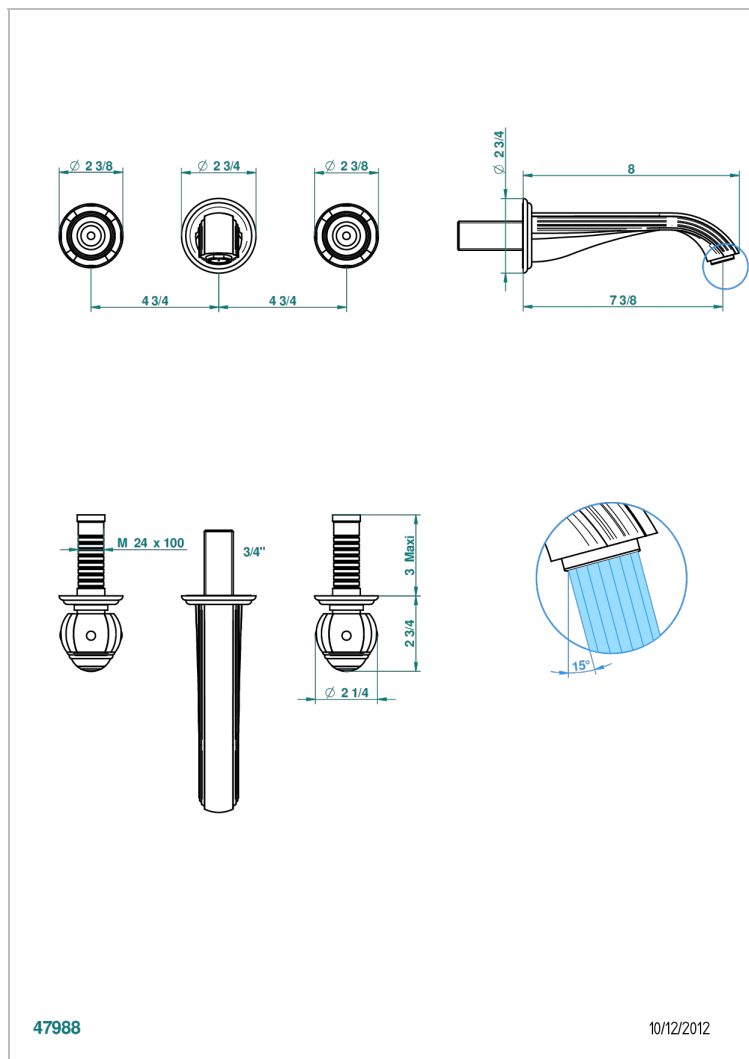

ITHAQUE GOLD DECOR

A7A-40GB

Trim only for wall mounted 3-hole basin mixer

THG[®]
PARIS

CHARACTERISTIC

- Ithaque Gold decor
- Trim only for wall mounted 3-hole basin mixer

TECHNICAL SPECS

- Recommandé : 3 bars (max. 5 bars) - Advised : 43,5 psi (max. 72 psi)
- 15 l/min à 3 bars (4 gpm at 43.5 psi)

RELATED SKU'S

- Ref. G00-40AC Rough parts for wall mounted 3 hole mixer, cross handle version
- Ref. G00-40AM Rough parts for wall mounted 3 hole mixer, lever handle version

AVAILABLE FINITIONS

Antique nickel - H28
Black ceram - D30
Blush PVD - H62
Brass color PVD - H49
Brown bronze color PVD - F33
Gold color PVD - H52

Nickel color PVD - H55
Polished chrome (color finish) - A02
Polished chrome / Polished gold (color finish) - G02
Polished gold (color finish) - F01
Polished nickel - B01
Soft gold - F30

Soft matt gold - F31
Umber PVD - H66
Varnished matt antique red copper (color finish) - H07