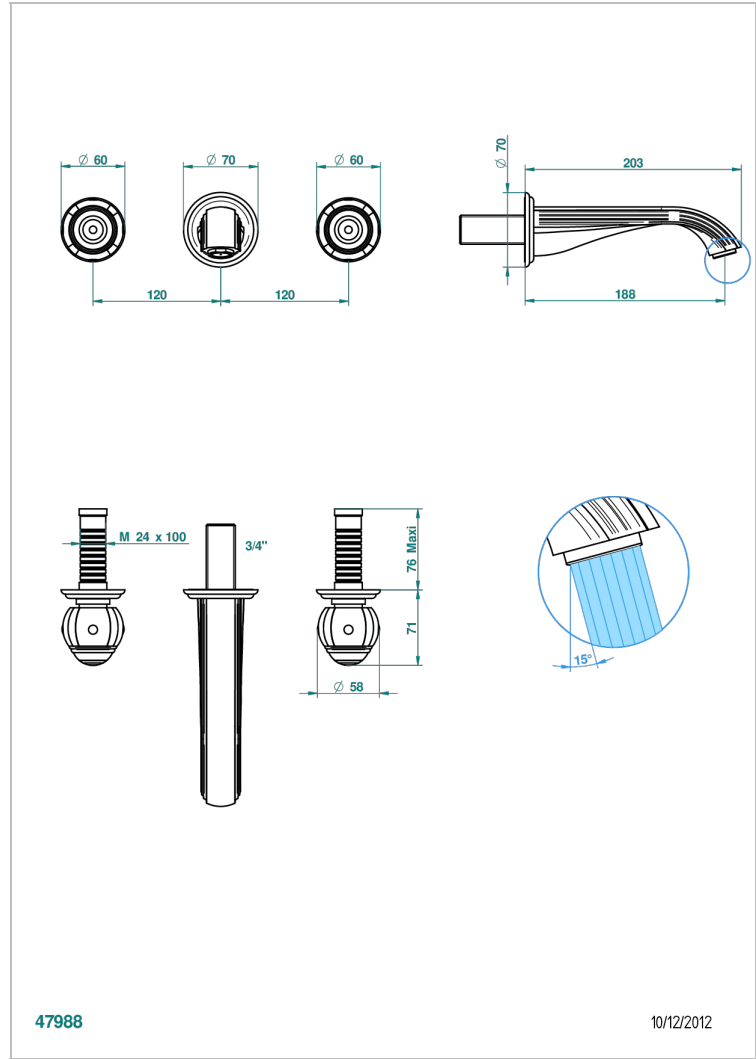

ITHAQUE GOLD DECOR

A7A-40GB

Trim only for wall mounted 3-hole basin mixer

THG[®]
PARIS

CHARACTERISTIC

- Ithaque Gold decor
- Trim only for wall mounted 3-hole basin mixer

TECHNICAL SPECS

- Recommandé : 3 bars (max. 5 bars) - Advised : 43,5 psi (max. 72 psi)
- 15 l/min à 3 bars (4 gpm at 43.5 psi)

RELATED SKU'S

- Ref. G00-40AC Rough parts for wall mounted 3 hole mixer, cross handle version
- Ref. G00-40AM Rough parts for wall mounted 3 hole mixer, lever handle version

AVAILABLE FINITIONS

Antique nickel - H28
Black ceram - D30
Blush PVD - H62
Brass color PVD - H49
Brown bronze color PVD - F33
Gold color PVD - H52

Nickel color PVD - H55
Polished chrome (color finish) - A02
Polished chrome / Polished gold (color finish) - G02
Polished gold (color finish) - F01
Polished nickel - B01
Soft gold - F30

Soft matt gold - F31
Umber PVD - H66
Varnished matt antique red copper (color finish) - H07