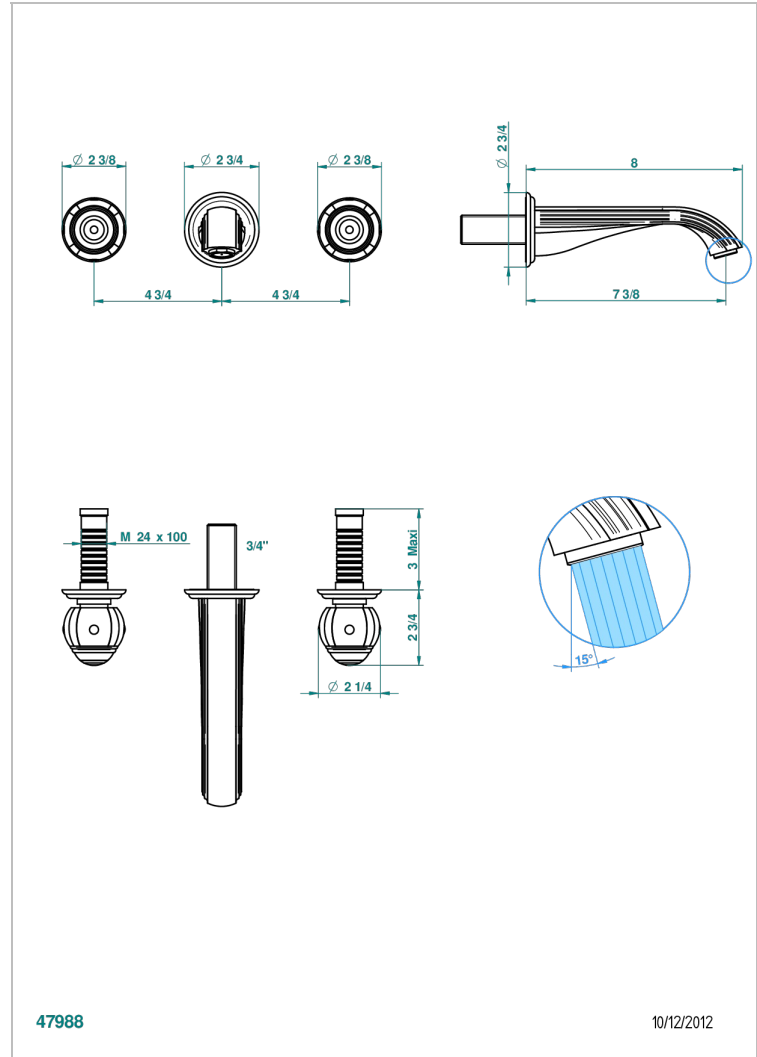

# ITHAQUE GOLD DECOR

A7A-40GB

Trim only for wall mounted 3-hole basin mixer

## CHARACTERISTIC

- Ithaque Gold decor
- Trim only for wall mounted 3-hole basin mixer

## RELATED SKU'S

- Ref. G00-40AC Rough parts for wall mounted 3 hole mixer, cross handle version
- Ref. G00-40AM Rough parts for wall mounted 3 hole mixer, lever handle version