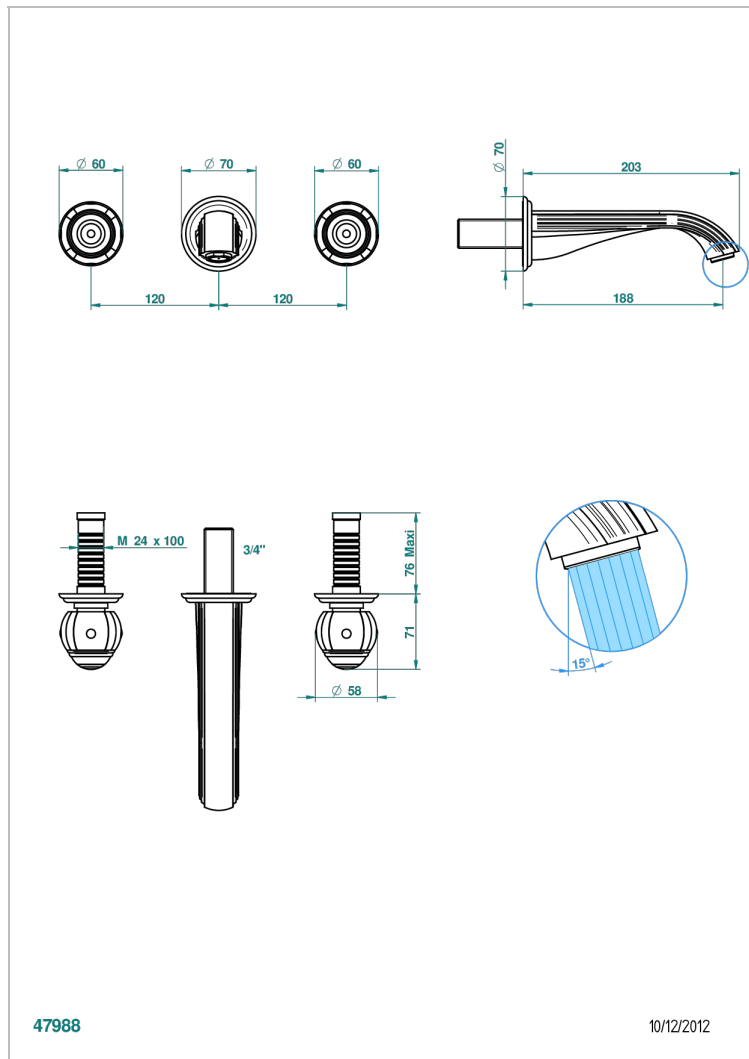

ITHAQUE GOLD DECOR

A7A-40GB

Trim only for wall mounted 3-hole basin mixer

THG[®]
PARIS

47988

10/12/2012

CHARACTERISTIC

- Ithaque Gold decor
- Trim only for wall mounted 3-hole basin mixer

TECHNICAL SPECS

- Recommandé : 3 bars (max. 5 bars) - Advised : 43,5 psi (max. 72 psi)
- 15 l/min à 3 bars (4 gpm at 43.5 psi)

RELATED SKU'S

- Ref. G00-40AC Rough parts for wall mounted 3 hole mixer, cross handle version
- Ref. G00-40AM Rough parts for wall mounted 3 hole mixer, lever handle version

AVAILABLE FINITIONS

Antique nickel - H28
Black ceram - D30
Blush PVD - H62
Brass color PVD - H49
Brown bronze color PVD - F33
Gold color PVD - H52

Graphite PVD - H64
Lacquered light bronze - D01
Matt Umber PVD - H67
Matt blush PVD - H60
Matt brass color PVD - H50
Matt brown bronze color PVD - F34