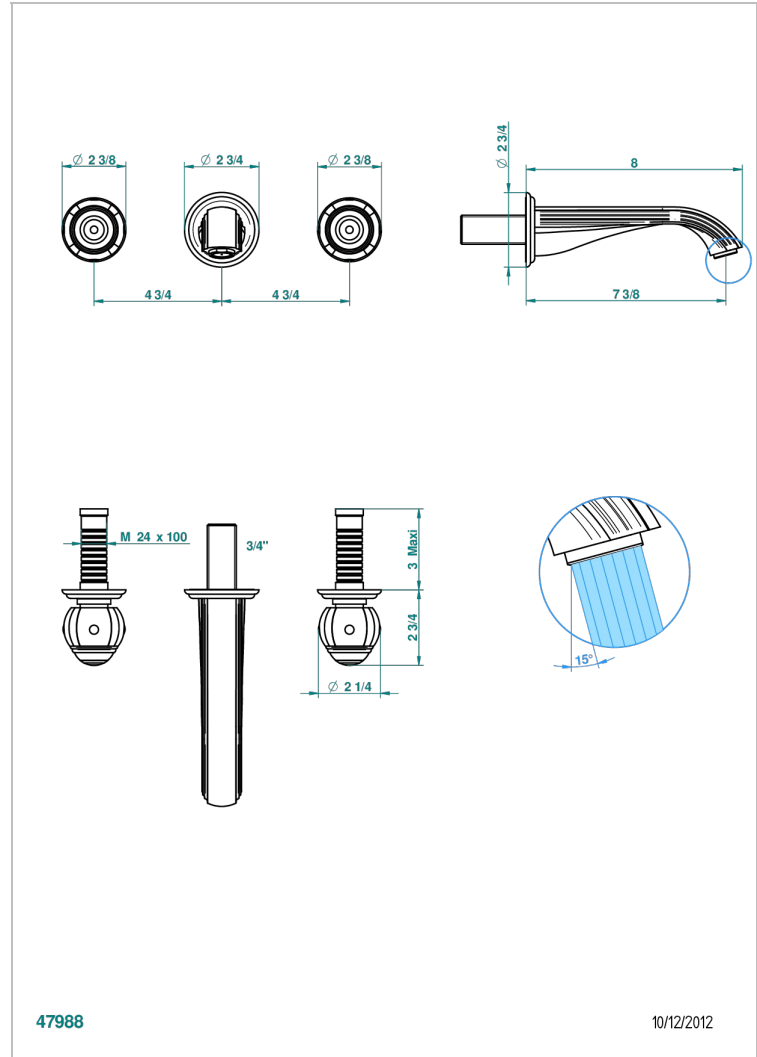

ITHAQUE GOLD DECOR

A7A-40GB

Trim only for wall mounted 3-hole basin mixer

CHARACTERISTIC

- Ithaque Gold decor
- Trim only for wall mounted 3-hole basin mixer

TECHNICAL SPECS

- Recommandé : 3 bars (max. 5 bars) - Advised : 43,5 psi (max. 72 psi)
- 15 l/min à 3 bars (4 gpm at 43.5 psi)

RELATED SKU'S

- Ref. G00-40AC Rough parts for wall mounted 3 hole mixer, cross handle version
- Ref. G00-40AM Rough parts for wall mounted 3 hole mixer, lever handle version

AVAILABLE FINITIONS

Antique nickel - H28
Black ceram - D30
Blush PVD - H62
Brass color PVD - H49
Brown bronze color PVD - F33
Gold color PVD - H52

Nickel color PVD - H55
Polished chrome (color finish) - A02
Polished chrome / Polished gold (color finish) - G02
Polished gold (color finish) - F01
Polished nickel - B01
Soft gold - F30

Soft matt gold - F31
Umber PVD - H66
Varnished matt antique red copper (color finish) - H07