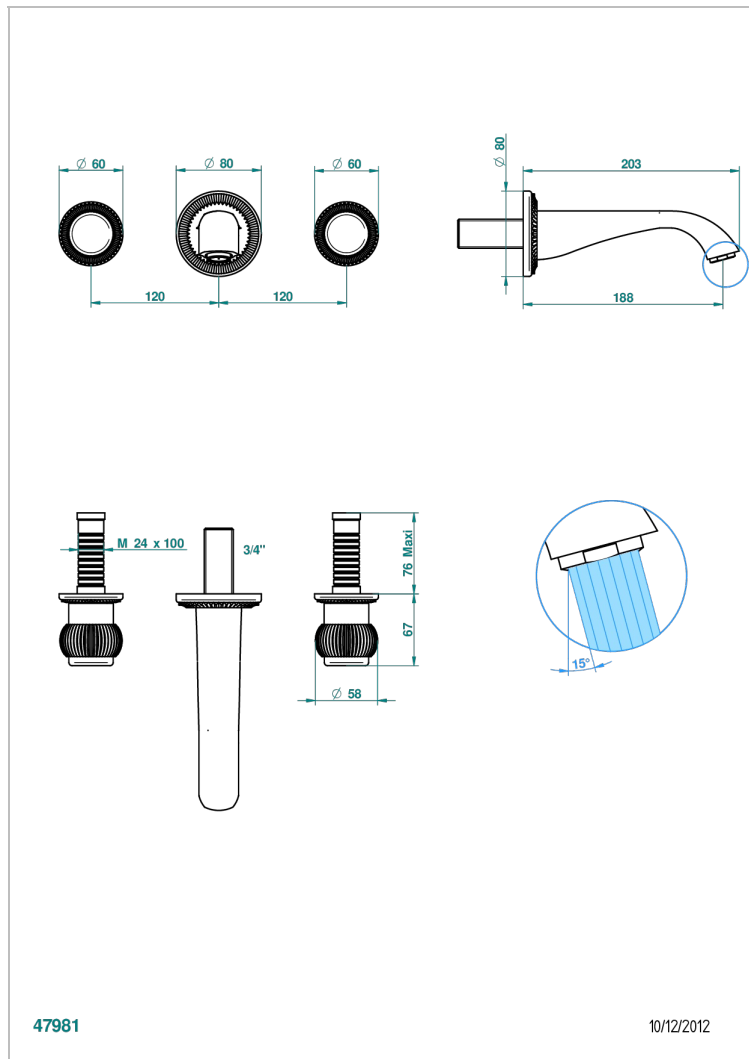

# DIPLOMATE ROYALE

U4D-41GB

Trim only for wall mounted 3-hole bath mixer

THG<sup>®</sup>  
PARIS

47981

10/12/2012

## CHARACTERISTIC

- Diplome Royale
- Trim only for wall mounted 3-hole bath mixer

## TECHNICAL SPECS

- Recommandé : 3 bars (max. 5 bars) - Advised : 43,5 psi (max. 72 psi)
- Bec : 35 l/min à 3 bars
- Spout : 9.26 gpm at 43.5 psi

## RELATED SKU'S

- Ref. G00-40AC Rough parts for wall mounted 3 hole mixer, cross handle version
- Ref. G00-40AM Rough parts for wall mounted 3 hole mixer, lever handle version