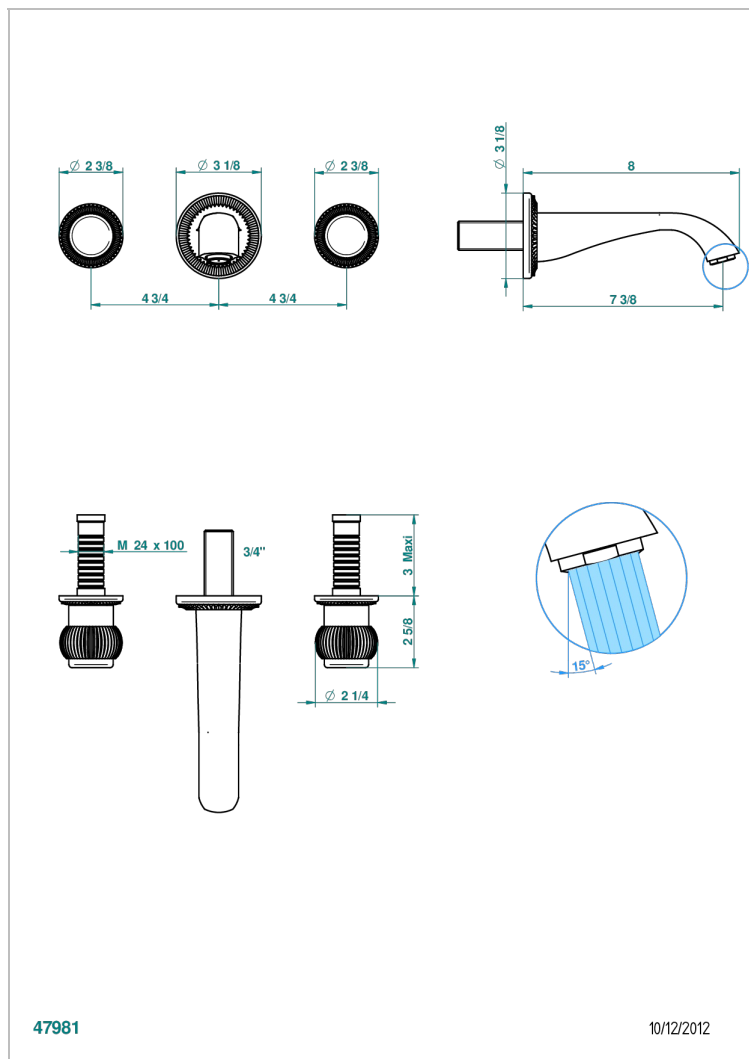

DIPLOMATE ROYALE

U4D-41GB

Trim only for wall mounted 3-hole bath mixer

THG[®]
PARIS

47981

10/12/2012

CHARACTERISTIC

- Diplome Royale
- Trim only for wall mounted 3-hole bath mixer

TECHNICAL SPECS

- Recommandé : 3 bars (max. 5 bars) - Advised : 43,5 psi (max. 72 psi)
- Bec : 35 l/min à 3 bars
- Spout : 9.26 gpm at 43.5 psi

RELATED SKU'S

- Ref. G00-40AC Rough parts for wall mounted 3 hole mixer, cross handle version
- Ref. G00-40AM Rough parts for wall mounted 3 hole mixer, lever handle version