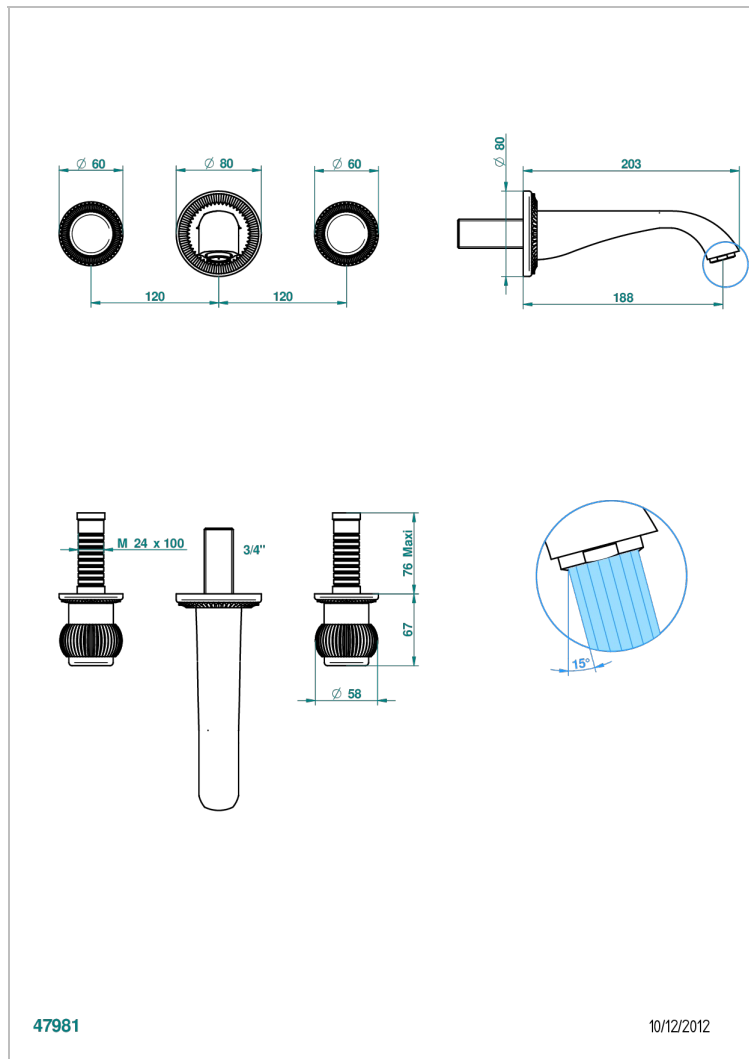

DIPLOMATE ROYALE

U4D-41GB

Trim only for wall mounted 3-hole bath mixer

THG[®]
PARIS

CHARACTERISTIC

- Diplome Royale
- Trim only for wall mounted 3-hole bath mixer

TECHNICAL SPECS

- Recommandé : 3 bars (max. 5 bars) - Advised : 43,5 psi (max. 72 psi)
- Bec : 35 l/min à 3 bars
- Spout : 9.26 gpm at 43.5 psi

RELATED SKU'S

- Ref. G00-40AC Rough parts for wall mounted 3 hole mixer, cross handle version
- Ref. G00-40AM Rough parts for wall mounted 3 hole mixer, lever handle version

AVAILABLE FINITIONS

Antique nickel - H28
Black ceram - D30
Blush PVD - H62
Brass color PVD - H49
Brown bronze color PVD - F33
Gold color PVD - H52

Nickel color PVD - H55
Polished chrome (color finish) - A02
Polished chrome / Polished gold (color finish) - G02
Polished gold (color finish) - F01
Polished nickel - B01
Soft gold - F30

Soft matt gold - F31
Umber PVD - H66
Varnished matt antique red copper (color finish) - H07