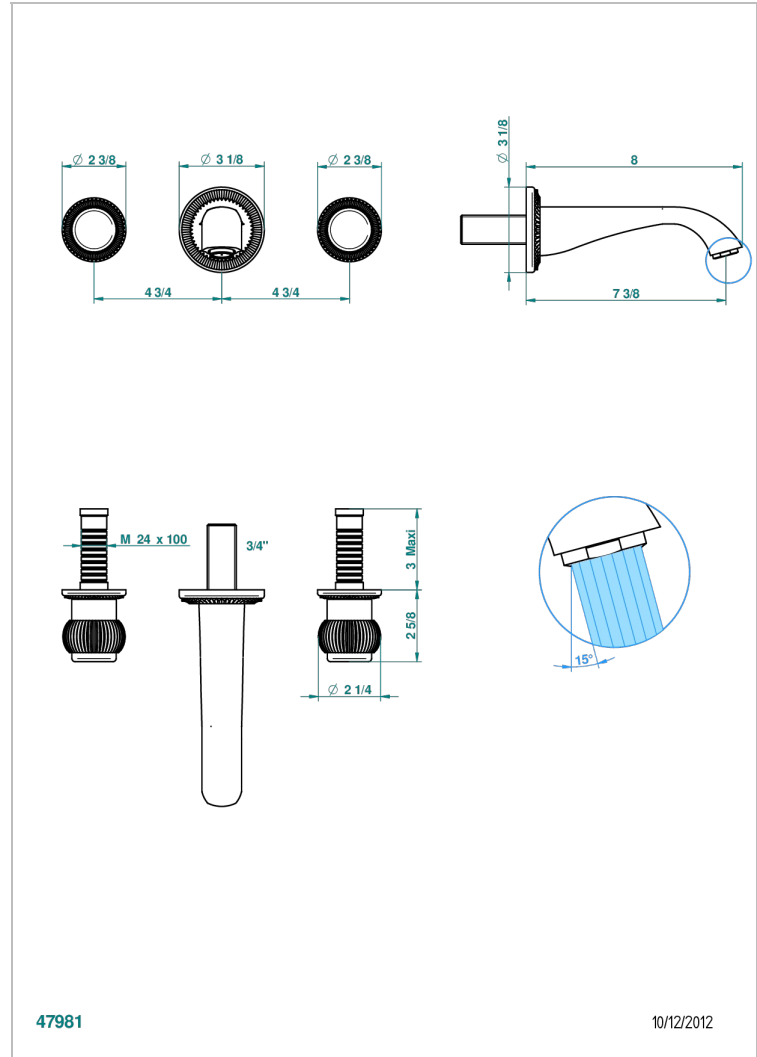

DIPLOMATE ROYALE

U4D-41GB

Trim only for wall mounted 3-hole bath mixer

47981

10/12/2012

CHARACTERISTIC

- Diplome Royale
- Trim only for wall mounted 3-hole bath mixer

TECHNICAL SPECS

- Recommandé : 3 bars (max. 5 bars) - Advised : 43,5 psi (max. 72 psi)
- Bec : 35 l/min à 3 bars
- Spout : 9.26 gpm at 43.5 psi

RELATED SKU'S

- Ref. G00-40AC Rough parts for wall mounted 3 hole mixer, cross handle version
- Ref. G00-40AM Rough parts for wall mounted 3 hole mixer, lever handle version