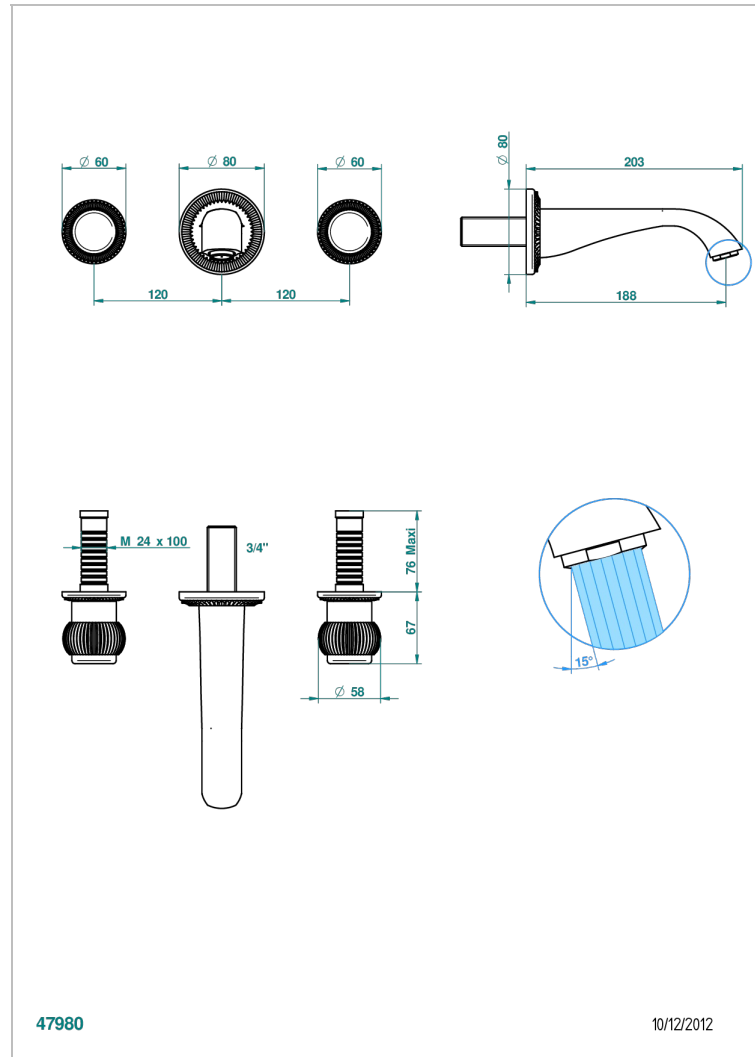

DIPLOMATE ROYALE

U4D-40GB

Trim only for wall mounted 3-hole basin mixer

THG[®]
PARIS

CHARACTERISTIC

- Diplome Royale
- Trim only for wall mounted 3-hole basin mixer

TECHNICAL SPECS

- Recommandé : 3 bars (max. 5 bars) - Advised : 43,5 psi (max. 72 psi)
- 15 l/min à 3 bars (4 gpm at 43.5 psi)

RELATED SKU'S

- Ref. G00-40AC Rough parts for wall mounted 3 hole mixer, cross handle version
- Ref. G00-40AM Rough parts for wall mounted 3 hole mixer, lever handle version

AVAILABLE FINITIONS

Antique nickel - H28
Black ceram - D30
Blush PVD - H62
Brass color PVD - H49
Brown bronze color PVD - F33
Gold color PVD - H52

Nickel color PVD - H55
Polished chrome (color finish) - A02
Polished chrome / Polished gold (color finish) - G02
Polished gold (color finish) - F01
Polished nickel - B01
Soft gold - F30

Soft matt gold - F31
Umber PVD - H66
Varnished matt antique red copper (color finish) - H07