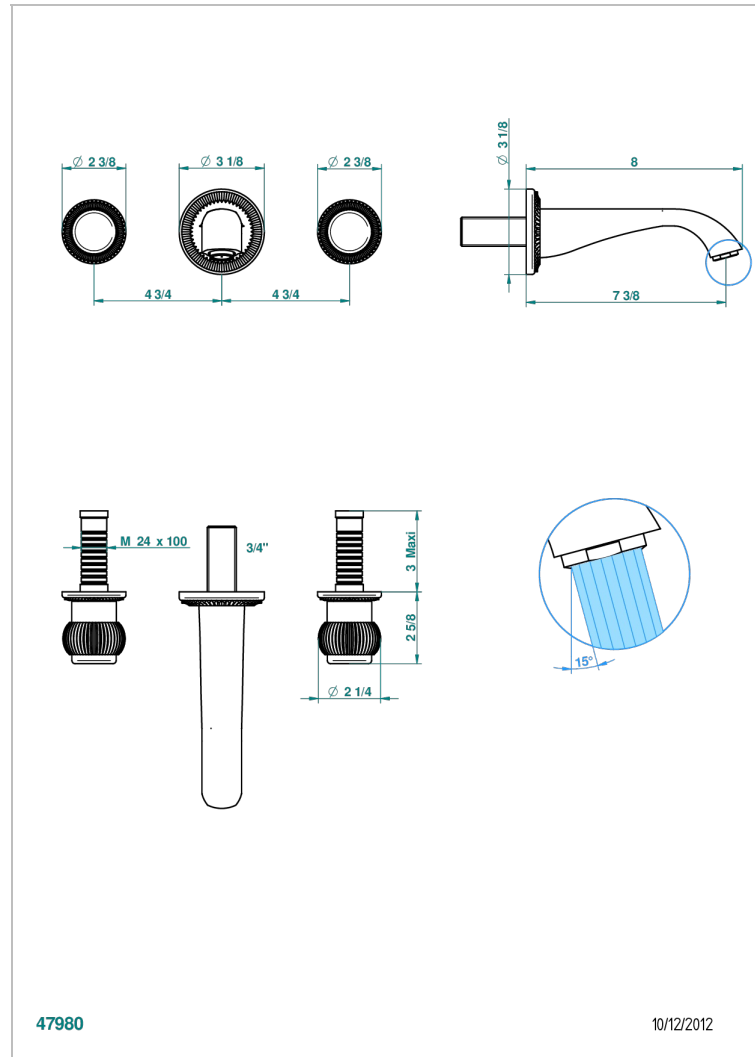

DIPLOMATE ROYALE

U4D-40GB

Trim only for wall mounted 3-hole basin mixer

THG[®]
PARIS

CHARACTERISTIC

- Diplome Royale
- Trim only for wall mounted 3-hole basin mixer

TECHNICAL SPECS

- Recommandé : 3 bars (max. 5 bars) - Advised : 43,5 psi (max. 72 psi)
- 15 l/min à 3 bars (4 gpm at 43.5 psi)

RELATED SKU'S

- Ref. G00-40AC Rough parts for wall mounted 3 hole mixer, cross handle version
- Ref. G00-40AM Rough parts for wall mounted 3 hole mixer, lever handle version

AVAILABLE FINITIONS

Antique nickel - H28
Black ceram - D30
Blush PVD - H62
Brass color PVD - H49
Brown bronze color PVD - F33
Gold color PVD - H52

Nickel color PVD - H55
Polished chrome (color finish) - A02
Polished chrome / Polished gold (color finish) - G02
Polished gold (color finish) - F01
Polished nickel - B01
Soft gold - F30

Soft matt gold - F31
Umber PVD - H66
Varnished matt antique red copper (color finish) - H07