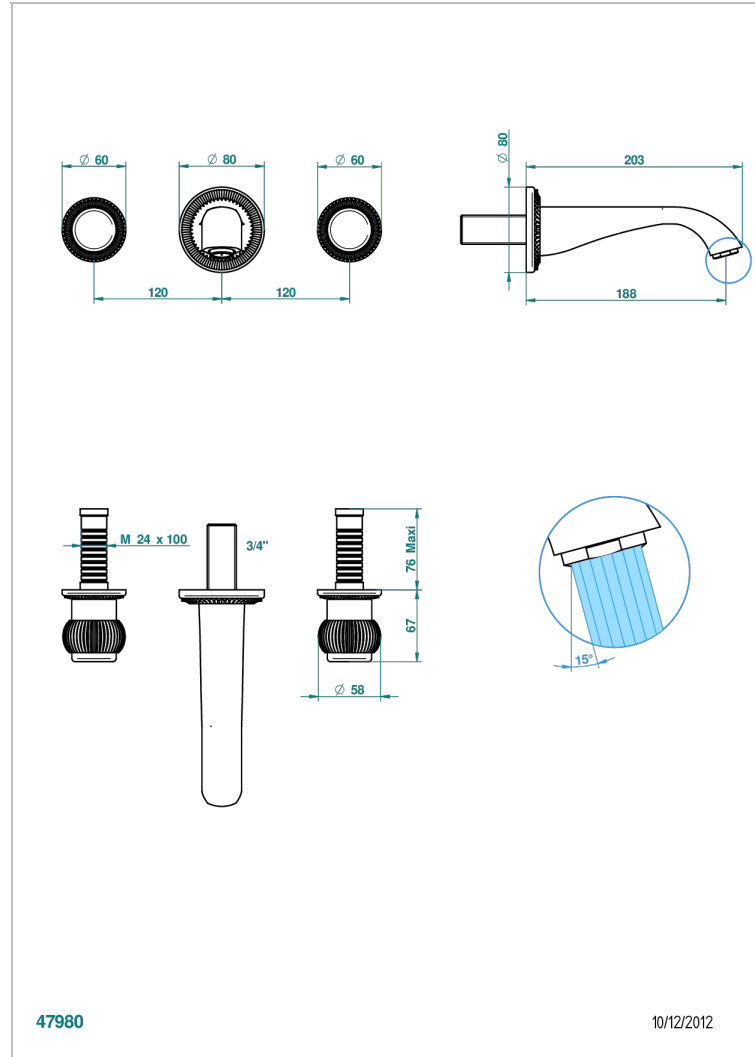

DIPLOMATE ROYALE

U4D-40GB

Trim only for wall mounted 3-hole basin mixer

THG[®]
PARIS

CHARACTERISTIC

- Diplome Royale
- Trim only for wall mounted 3-hole basin mixer

TECHNICAL SPECS

- Recommandé : 3 bars (max. 5 bars) - Advised : 43,5 psi (max. 72 psi)
- 15 l/min à 3 bars (4 gpm at 43.5 psi)

RELATED SKU'S

- Ref. G00-40AC Rough parts for wall mounted 3 hole mixer, cross handle version
- Ref. G00-40AM Rough parts for wall mounted 3 hole mixer, lever handle version

AVAILABLE FINITIONS

Antique nickel - H28
Black ceram - D30
Blush PVD - H62
Brass color PVD - H49
Brown bronze color PVD - F33
Gold color PVD - H52