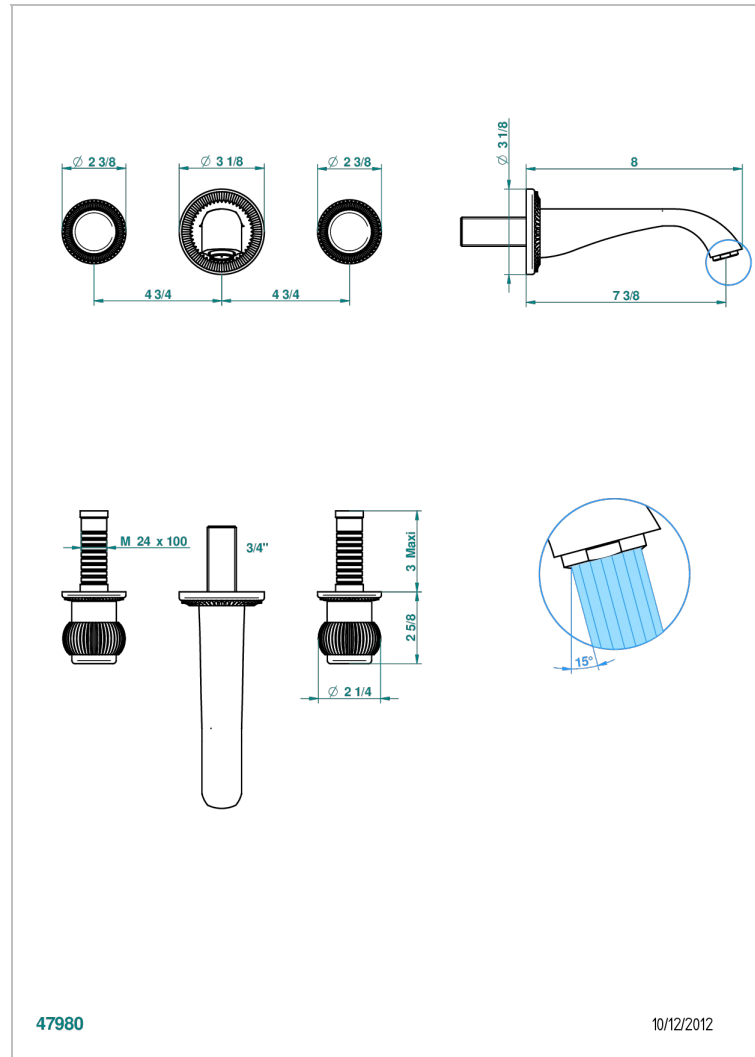

DIPLOMATE ROYALE

U4D-40GB

Trim only for wall mounted 3-hole basin mixer

THG[®]
PARIS

47980

10/12/2012

CHARACTERISTIC

- Diplome Royale
- Trim only for wall mounted 3-hole basin mixer

TECHNICAL SPECS

- Recommandé : 3 bars (max. 5 bars) - Advised : 43,5 psi (max. 72 psi)
- 15 l/min à 3 bars (4 gpm at 43.5 psi)

RELATED SKU'S

- Ref. G00-40AC Rough parts for wall mounted 3 hole mixer, cross handle version
- Ref. G00-40AM Rough parts for wall mounted 3 hole mixer, lever handle version