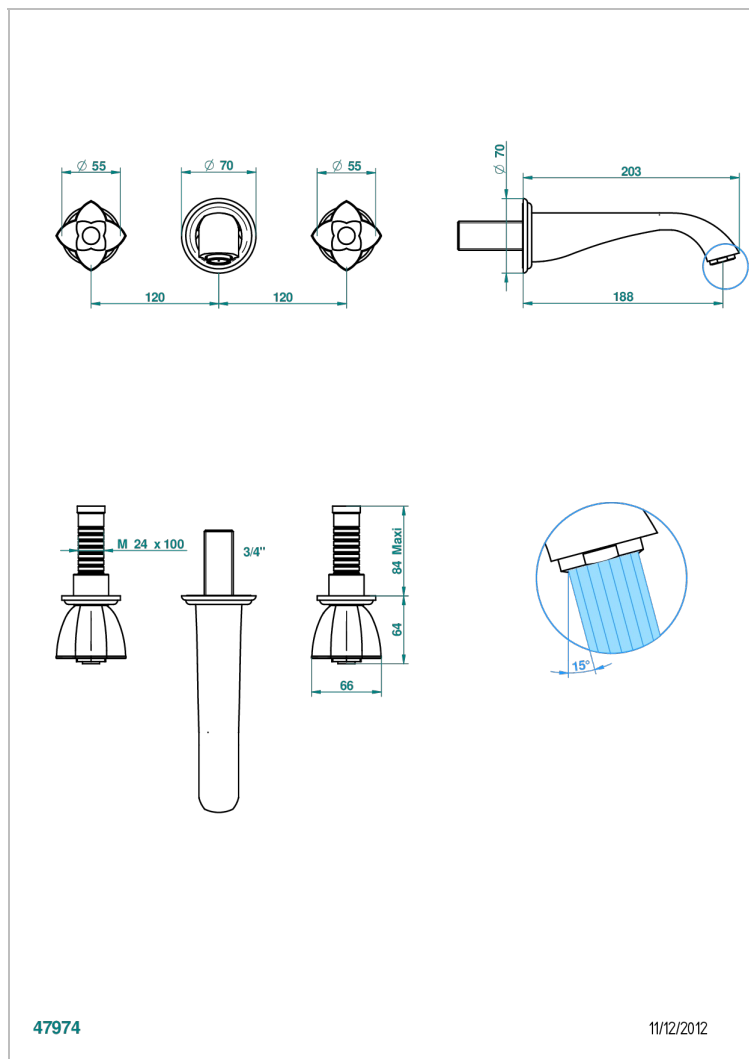

# PETALE DE CRISTAL - CLEAR CRYSTAL FINE GOLD THREAD

U6E-40GBUS

Trim for wall mounted 3-hole lavatory set only

47974

11/12/2012

## CHARACTERISTIC

- Pétale de Cristal - Clear crystal fine gold thread
- Trim for wall mounted 3-hole lavatory set only

## RELATED SKU'S

- Ref. G00-40AM/US Rough parts for wall set (one counter clockwise and one clockwise cartridges)