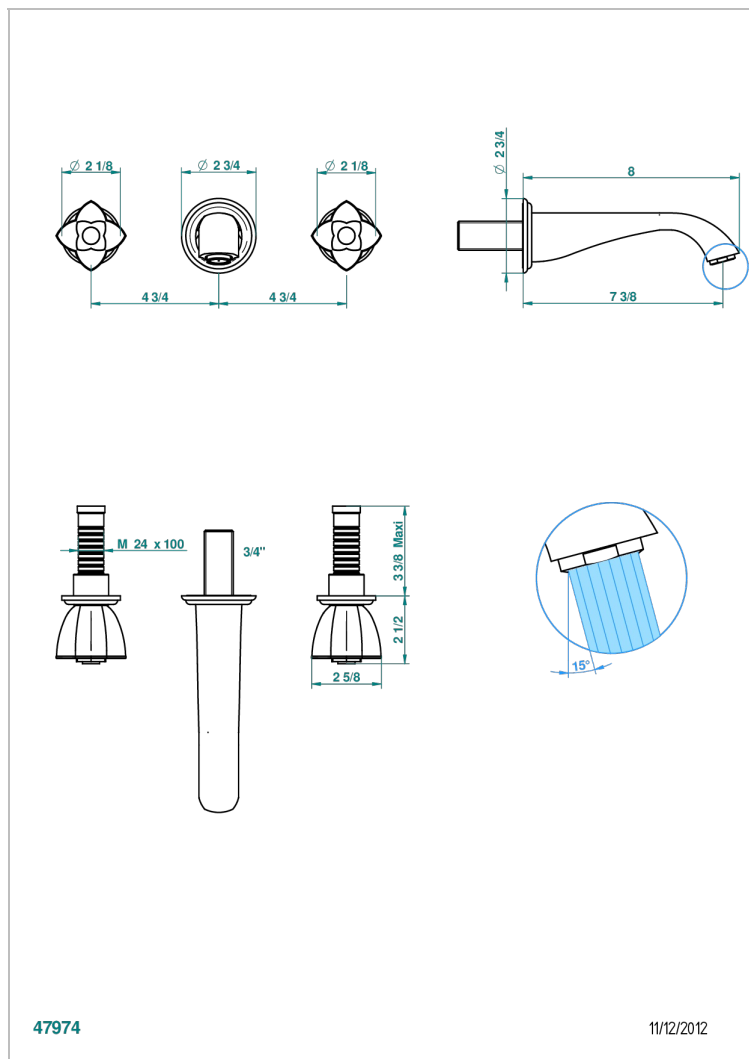

PETALE DE CRISTAL - CLEAR CRYSTAL FINE GOLD THREAD

U6E-40GBUS

Trim for wall mounted 3-hole lavatory set only

47974

11/12/2012

CHARACTERISTIC

- Pétale de Cristal - Clear crystal fine gold thread
- Trim for wall mounted 3-hole lavatory set only

TECHNICAL SPECS

- Recommandé : 3 bars (max. 5 bars) - Advised : 43,5 psi (max. 72 psi)
- 15 l/min à 3 bars (4 gpm at 43.5 psi)

RELATED SKU'S

- Ref. G00-40AM/US Rough parts for wall set (one counter clockwise and one clockwise cartridges)