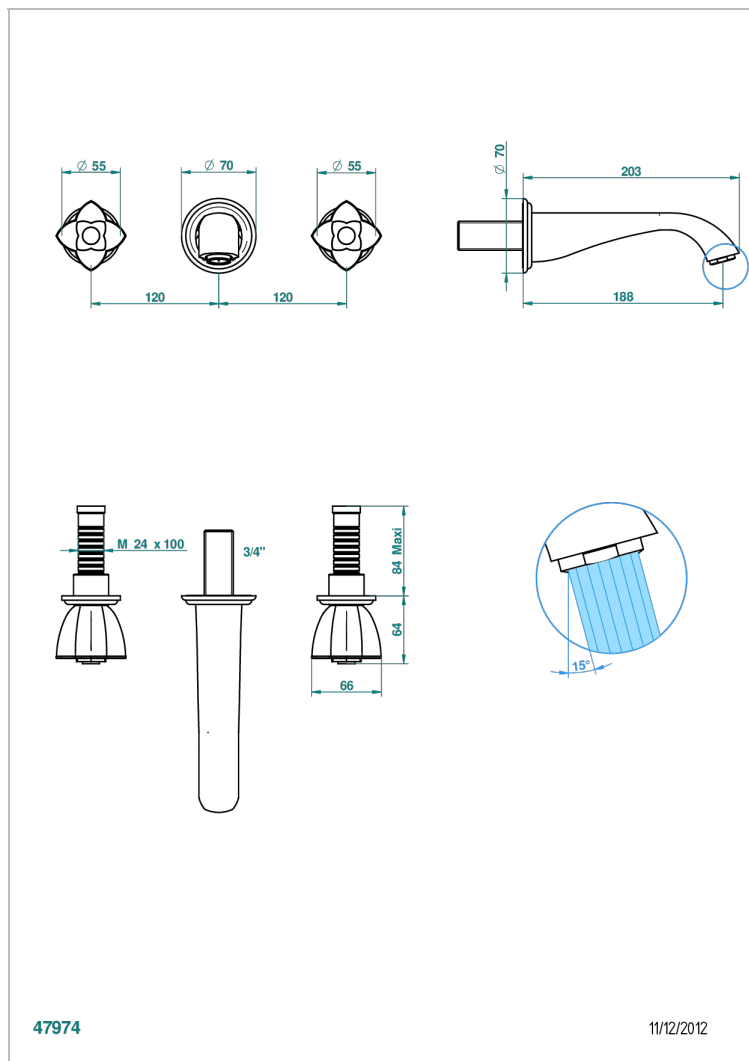

# PETALE DE CRISTAL - CLEAR CRYSTAL FINE GOLD THREAD

U6E-40GB

Trim only for wall mounted 3-hole basin mixer

## CHARACTERISTIC

- Pétale de Cristal - Clear crystal fine gold thread
- Trim only for wall mounted 3-hole basin mixer

## RELATED SKU'S

- Ref. G00-40AC Rough parts for wall mounted 3 hole mixer, cross handle version
- Ref. G00-40AM Rough parts for wall mounted 3 hole mixer, lever handle version