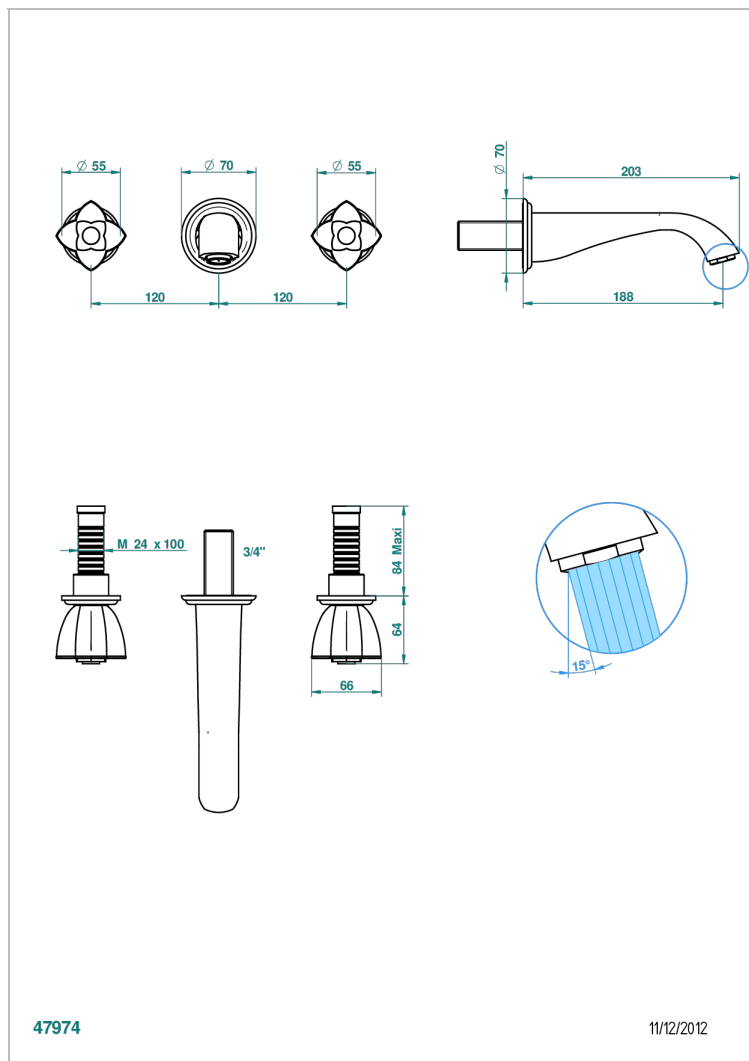

PETALE DE CRISTAL - CLEAR CRYSTAL FINE GOLD THREAD

U6E-40GB

Trim only for wall mounted 3-hole basin mixer

47974

11/12/2012

CHARACTERISTIC

- Pétale de Cristal - Clear crystal fine gold thread
- Trim only for wall mounted 3-hole basin mixer

TECHNICAL SPECS

- Recommandé : 3 bars (max. 5 bars) - Advised : 43,5 psi (max. 72 psi)
- 15 l/min à 3 bars (4 gpm at 43.5 psi)

RELATED SKU'S

- Ref. G00-40AC Rough parts for wall mounted 3 hole mixer, cross handle version
- Ref. G00-40AM Rough parts for wall mounted 3 hole mixer, lever handle version