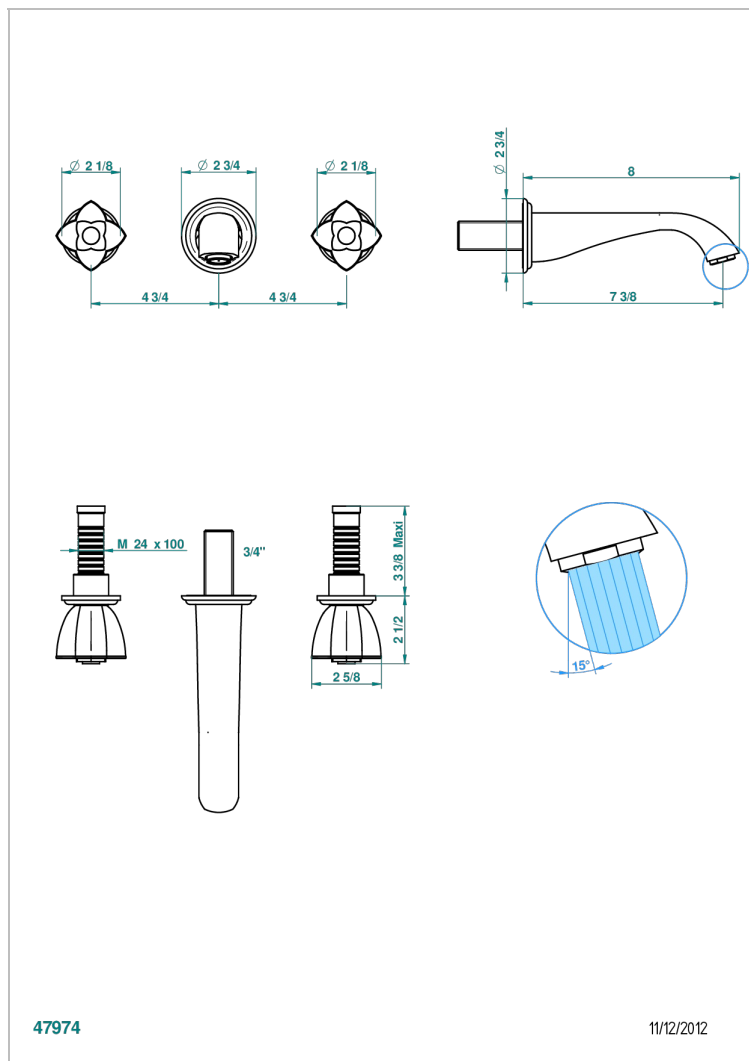

PETALE DE CRISTAL - CLEAR CRYSTAL FINE GOLD THREAD

U6E-40GB

Trim only for wall mounted 3-hole basin mixer

47974

11/12/2012

CHARACTERISTIC

- Pétale de Cristal - Clear crystal fine gold thread
- Trim only for wall mounted 3-hole basin mixer

TECHNICAL SPECS

- Recommandé : 3 bars (max. 5 bars) - Advised : 43,5 psi (max. 72 psi)
- 15 l/min à 3 bars (4 gpm at 43.5 psi)

RELATED SKU'S

- Ref. G00-40AC Rough parts for wall mounted 3 hole mixer, cross handle version
- Ref. G00-40AM Rough parts for wall mounted 3 hole mixer, lever handle version