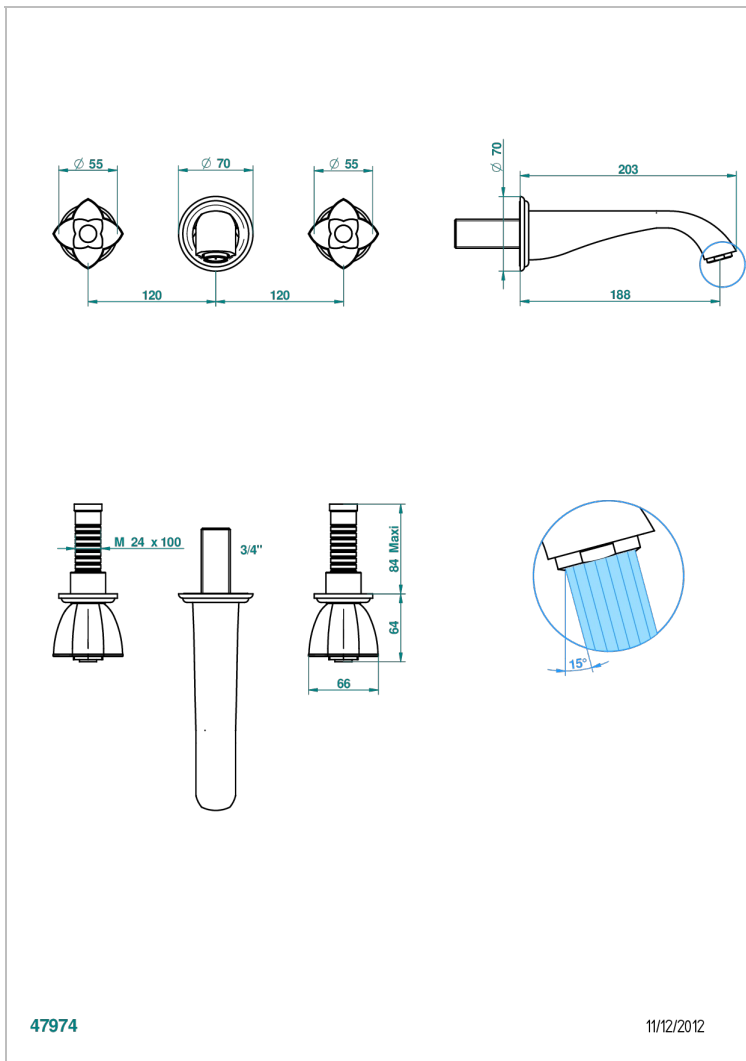

PETALE DE CRISTAL - CLEAR CRYSTAL FINE GOLD THREAD

U6E-40GB

Trim only for wall mounted 3-hole basin mixer

47974

11/12/2012

CHARACTERISTIC

- Pétale de Cristal - Clear crystal fine gold thread
- Trim only for wall mounted 3-hole basin mixer

TECHNICAL SPECS

- Recommandé : 3 bars (max. 5 bars) - Advised : 43,5 psi (max. 72 psi)
- 15 l/min à 3 bars (4 gpm at 43.5 psi)

RELATED SKU'S

- Ref. G00-40AC Rough parts for wall mounted 3 hole mixer, cross handle version
- Ref. G00-40AM Rough parts for wall mounted 3 hole mixer, lever handle version