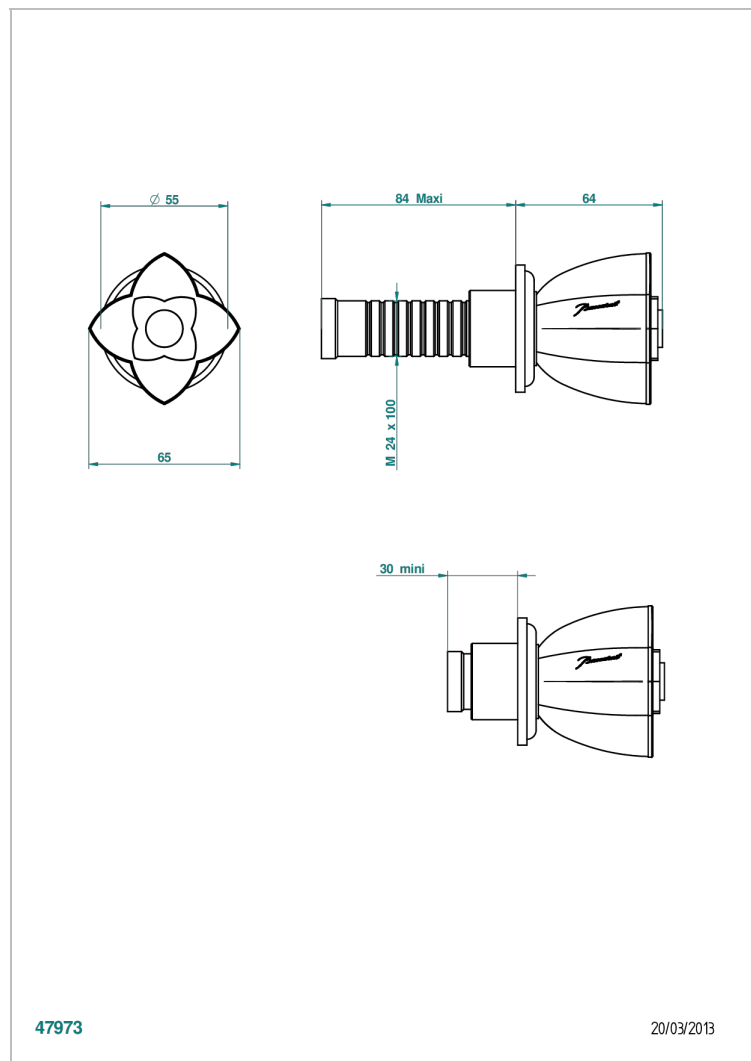

PETALE DE CRISTAL - CLEAR CRYSTAL FINE GOLD THREAD

THG[®]
PARIS

U6E-30B

Wall volume control 30 & 32 trim

47973

20/03/2013

CHARACTERISTIC

- Pétale de Cristal - Clear crystal fine gold thread
- Wall volume control 30 & 32 trim

RELATED SKU'S

- Ref. G00-32CUSA 3/4" Volume control wall valve with ceramic cartridge
- Ref. G00-32HUSA 3/4" Volume control wall valve with ceramic cartridge counterclockwise
- Ref. G00-30CUSA 1/2" volume control wall valve with ceramic cartridge
- Ref. G00-30HUSA 1/2" Volume control wall valve with ceramic cartridge counterclockwise