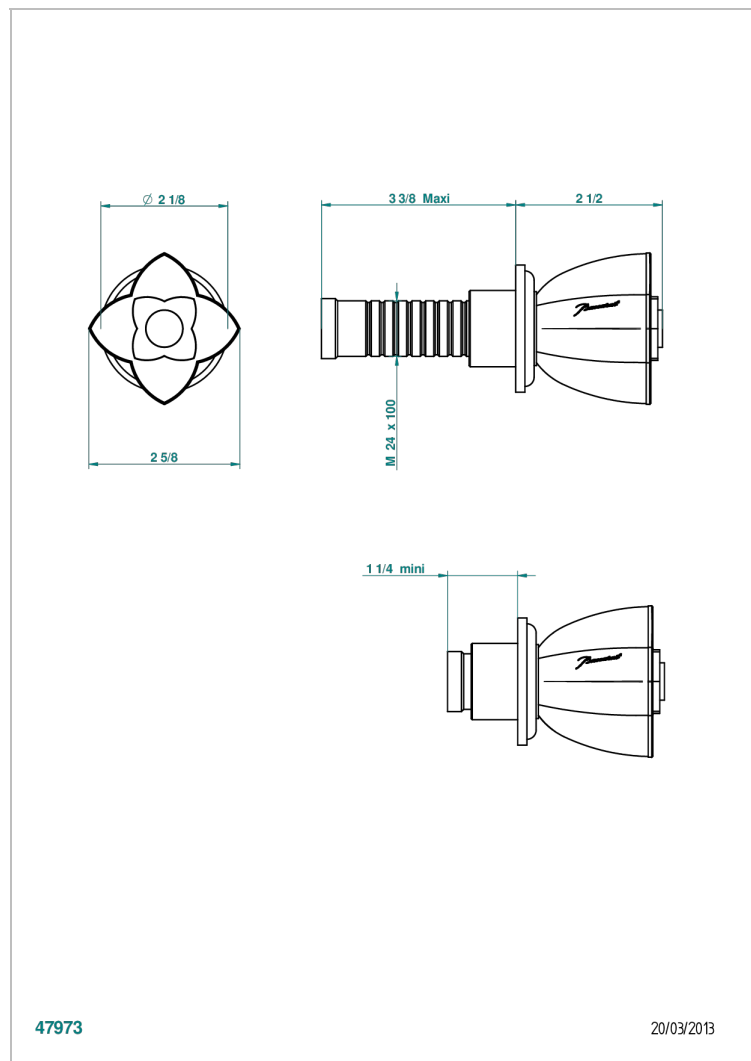

PETALE DE CRISTAL - CLEAR CRYSTAL FINE GOLD THREAD

U6E-30B

Wall volume control 30 & 32 trim

47973

20/03/2013

CHARACTERISTIC

- Pétale de Cristal - Clear crystal fine gold thread
- Wall volume control 30 & 32 trim

RELATED SKU'S

- Ref. G00-32CUSA 3/4" Volume control wall valve with ceramic cartridge
- Ref. G00-32HUSA 3/4" Volume control wall valve with ceramic cartridge counterclockwise
- Ref. G00-30CUSA 1/2" volume control wall valve with ceramic cartridge
- Ref. G00-30HUSA 1/2" Volume control wall valve with ceramic cartridge counterclockwise