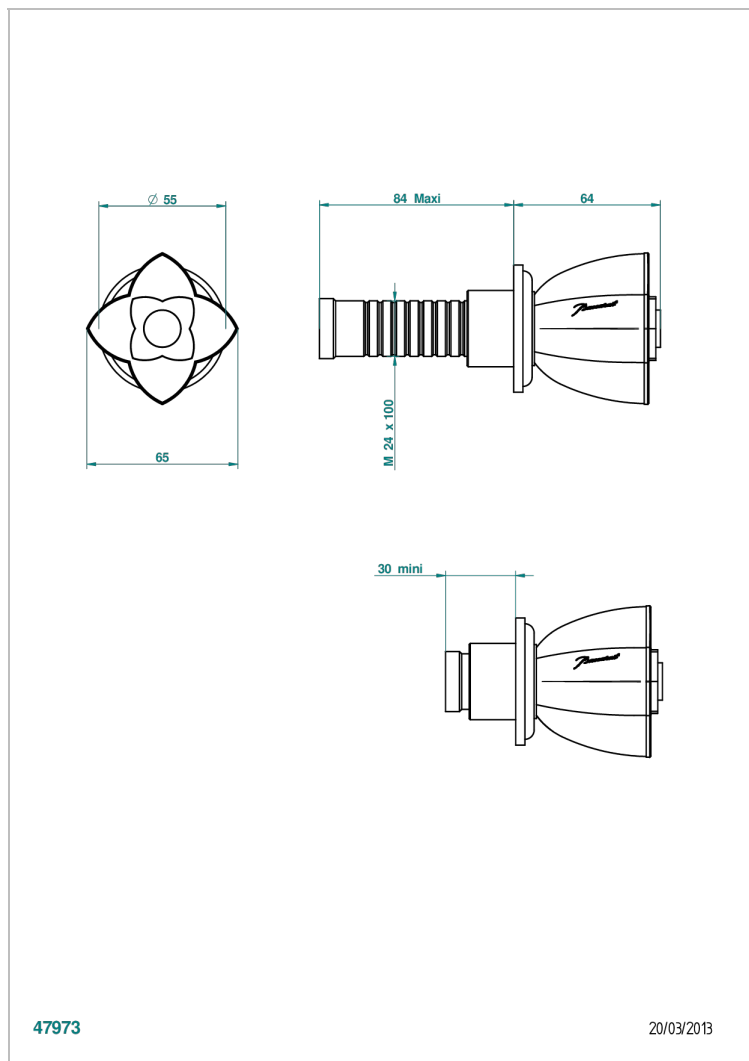

PETALE DE CRISTAL - CLEAR CRYSTAL FINE GOLD THREAD

U6E-30B

Trim only for wall valve 1/2" ref.30/CA & 30/HA and 3/4" ref.32/CA & 32/HA and diverter ref.50/4VMA

47973

20/03/2013

CHARACTERISTIC

- Pétale de Cristal - Clear crystal fine gold thread
- Trim only for wall valve 1/2" ref.30/CA & 30/HA and 3/4" ref.32/CA & 32/HA and diverter ref.50/4VMA

RELATED SKU'S

- Ref. G00-30/CA Wall mounted 1/2" valve body with ceramic head, 1/4 turn left - no trim
- Ref. G00-30/HA Wall mounted 1/2" valve body with ceramic head, 1/4 turn right
- Ref. G00-32/CA Wall mounted 3/4" valve with ceramic head, 1/4 turn left - no trim
- Ref. G00-32/HA Wall mounted 3/4" valve body with ceramic head, 1/4 turn right - no trim