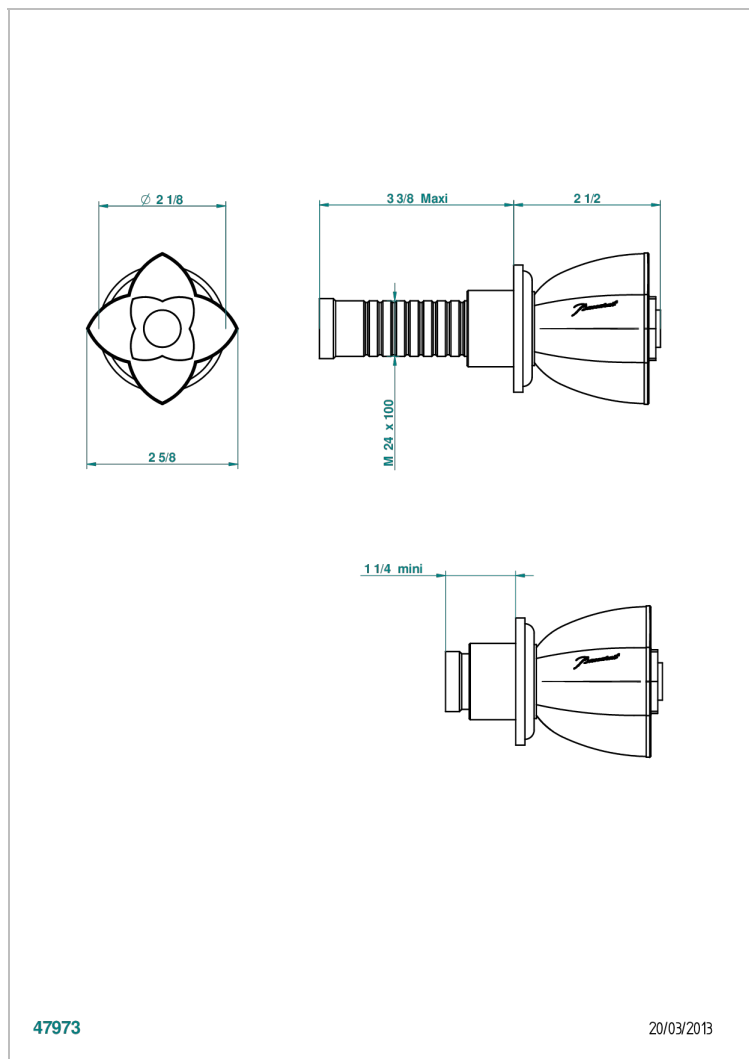

PETALE DE CRISTAL - CLEAR CRYSTAL FINE GOLD THREAD

U6E-30B

Trim only for wall valve 1/2" ref.30/CA & 30/HA and 3/4" ref.32/CA & 32/HA and diverter ref.50/4VMA

47973

20/03/2013

CHARACTERISTIC

- Pétale de Cristal - Clear crystal fine gold thread
- Trim only for wall valve 1/2" ref.30/CA & 30/HA and 3/4" ref.32/CA & 32/HA and diverter ref.50/4VMA

RELATED SKU'S

- Ref. G00-30/CA Wall mounted 1/2" valve body with ceramic head, 1/4 turn left - no trim
- Ref. G00-30/HA Wall mounted 1/2" valve body with ceramic head, 1/4 turn right
- Ref. G00-32/CA Wall mounted 3/4" valve with ceramic head, 1/4 turn left - no trim
- Ref. G00-32/HA Wall mounted 3/4" valve body with ceramic head, 1/4 turn right - no trim