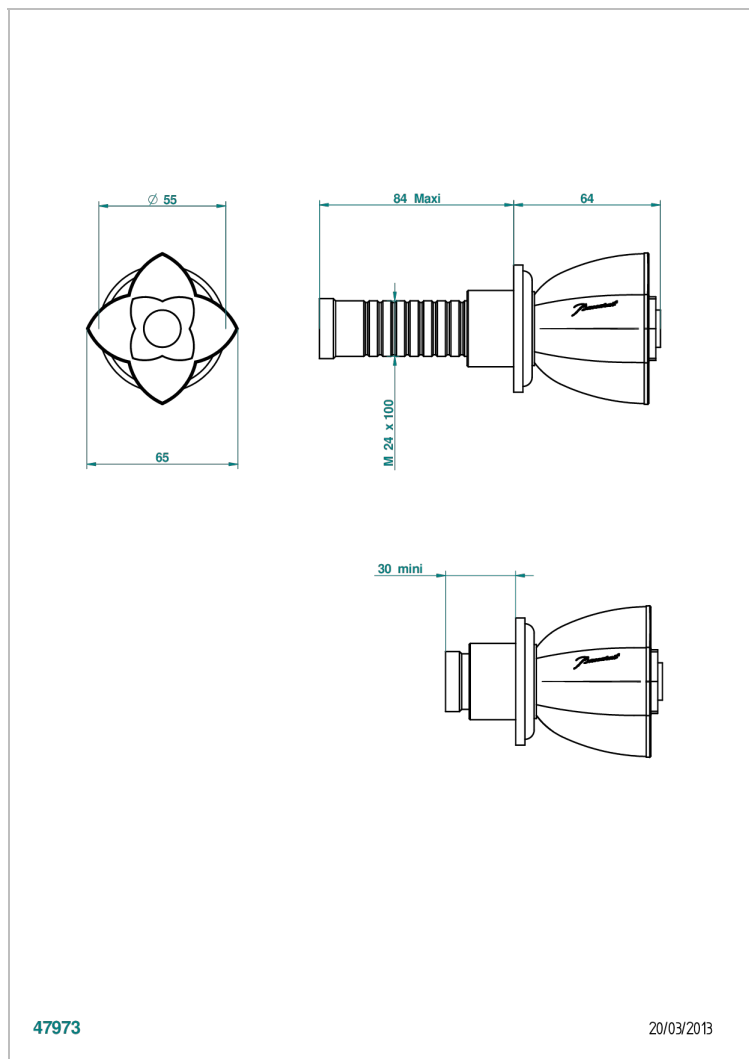

# PETALE DE CRISTAL - CLEAR CRYSTAL FINE GOLD THREAD

U6E-30B

Trim only for wall valve 1/2" ref.30/CA & 30/HA and 3/4" ref.32/CA & 32/HA and diverter ref.50/4VMA

47973

20/03/2013

## CHARACTERISTIC

- Pétale de Cristal - Clear crystal fine gold thread
- Trim only for wall valve 1/2" ref.30/CA & 30/HA and 3/4" ref.32/CA & 32/HA and diverter ref.50/4VMA

## RELATED SKU'S

- Ref. G00-30/CA Wall mounted 1/2" valve body with ceramic head, 1/4 turn left - no trim
- Ref. G00-30/HA Wall mounted 1/2" valve body with ceramic head, 1/4 turn right
- Ref. G00-32/CA Wall mounted 3/4" valve with ceramic head, 1/4 turn left - no trim
- Ref. G00-32/HA Wall mounted 3/4" valve body with ceramic head, 1/4 turn right - no trim