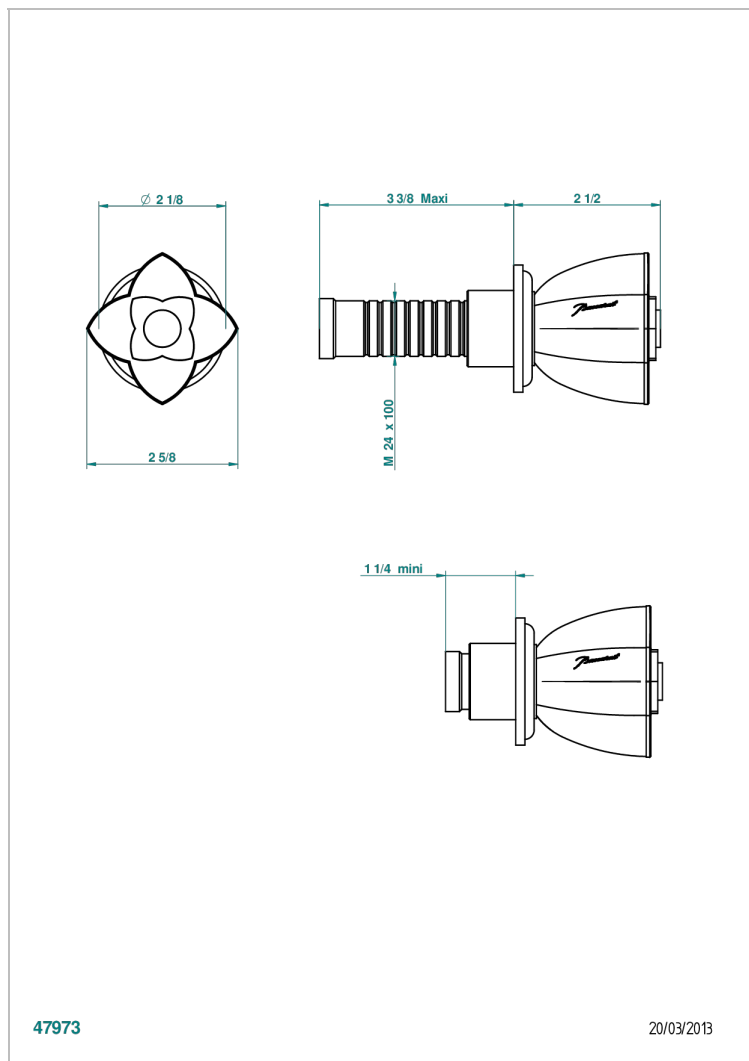

PETALE DE CRISTAL - CLEAR CRYSTAL FINE GOLD THREAD

U6E-30B

Trim only for wall valve 1/2" ref.30/CA & 30/HA and 3/4" ref.32/CA & 32/HA and diverter ref.50/4VMA

47973

20/03/2013

CHARACTERISTIC

- Pétale de Cristal - Clear crystal fine gold thread
- Trim only for wall valve 1/2" ref.30/CA & 30/HA and 3/4" ref.32/CA & 32/HA and diverter ref.50/4VMA

RELATED SKU'S

- Ref. G00-30/CA Wall mounted 1/2" valve body with ceramic head, 1/4 turn left - no trim
- Ref. G00-30/HA Wall mounted 1/2" valve body with ceramic head, 1/4 turn right
- Ref. G00-32/CA Wall mounted 3/4" valve with ceramic head, 1/4 turn left - no trim
- Ref. G00-32/HA Wall mounted 3/4" valve body with ceramic head, 1/4 turn right - no trim