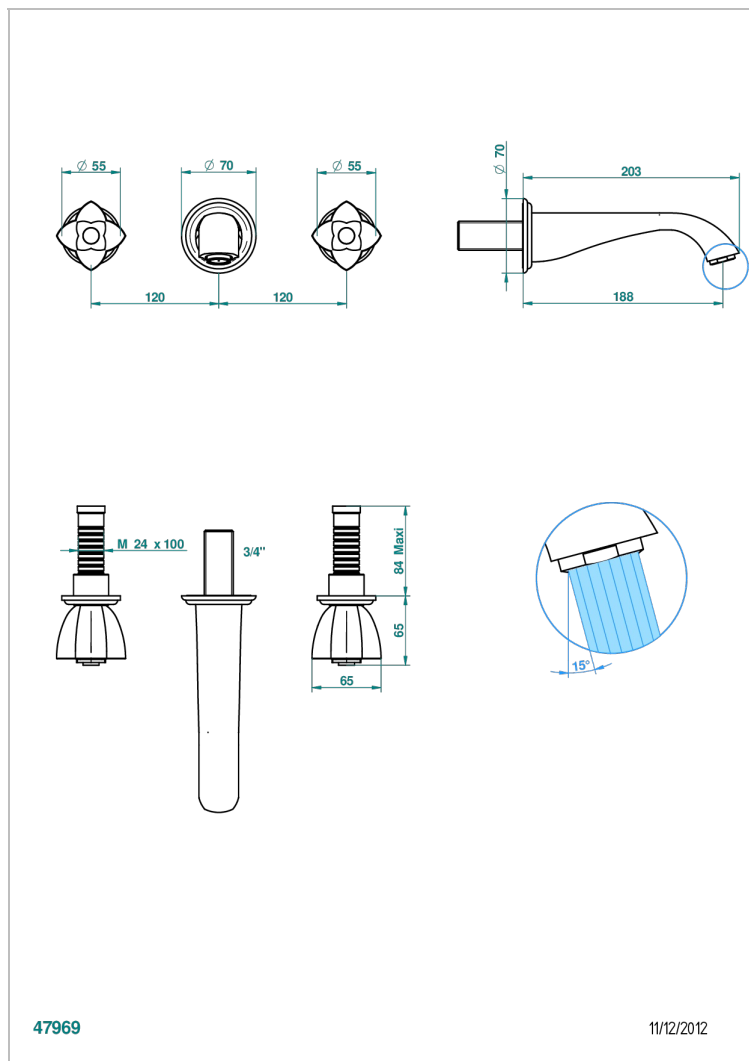

PETALE DE CRISTAL - BLACK CRYSTAL

U6D-40GBUS

Trim for wall mounted 3-hole lavatory set only

CHARACTERISTIC

- Pétale de Cristal - Black crystal
- Trim for wall mounted 3-hole lavatory set only

TECHNICAL SPECS

- Recommandé : 3 bars (max. 5 bars) - Advised : 43,5 psi (max. 72 psi)
- 15 l/min à 3 bars (4 gpm at 43.5 psi)

RELATED SKU'S

- Ref. G00-40AM/US Rough parts for wall set (one counter clockwise and one clockwise cartridges)