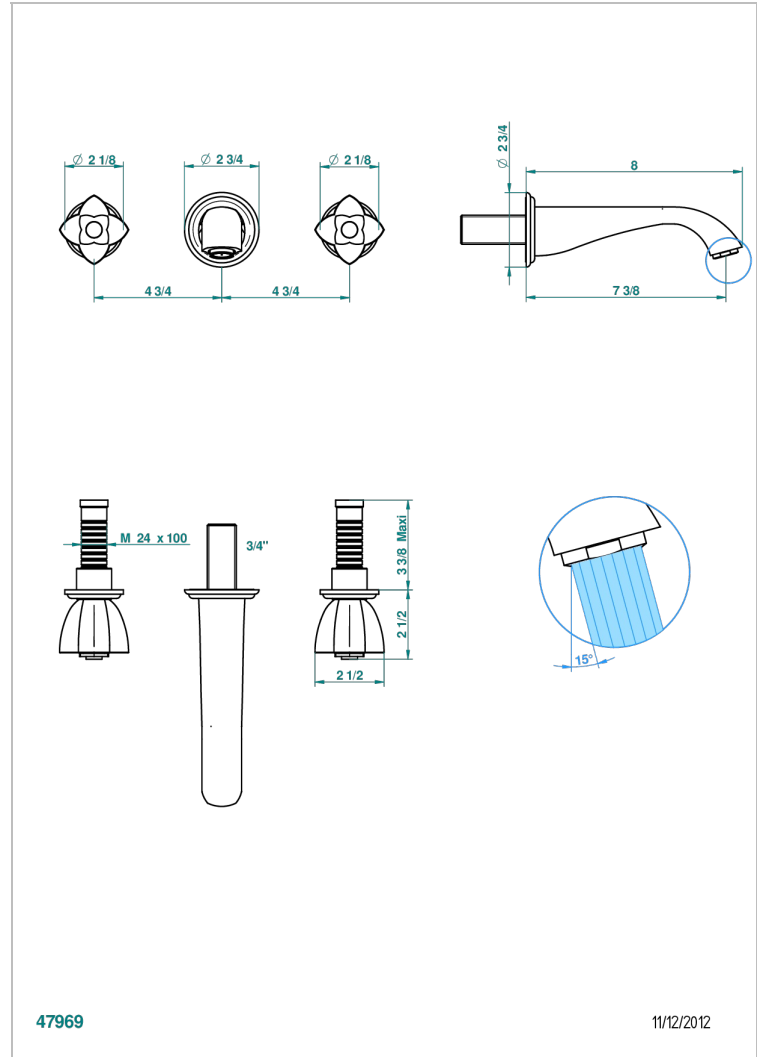

PETALE DE CRISTAL - BLACK CRYSTAL

U6D-40GBUS

Trim for wall mounted 3-hole lavatory set only

THG[®]
PARIS

47969

11/12/2012

CHARACTERISTIC

- Pétale de Cristal - Black crystal
- Trim for wall mounted 3-hole lavatory set only

TECHNICAL SPECS

- Recommandé : 3 bars (max. 5 bars) - Advised : 43,5 psi (max. 72 psi)
- 15 l/min à 3 bars (4 gpm at 43.5 psi)

RELATED SKU'S

- Ref. G00-40AM/US Rough parts for wall set (one counter clockwise and one clockwise cartridges)