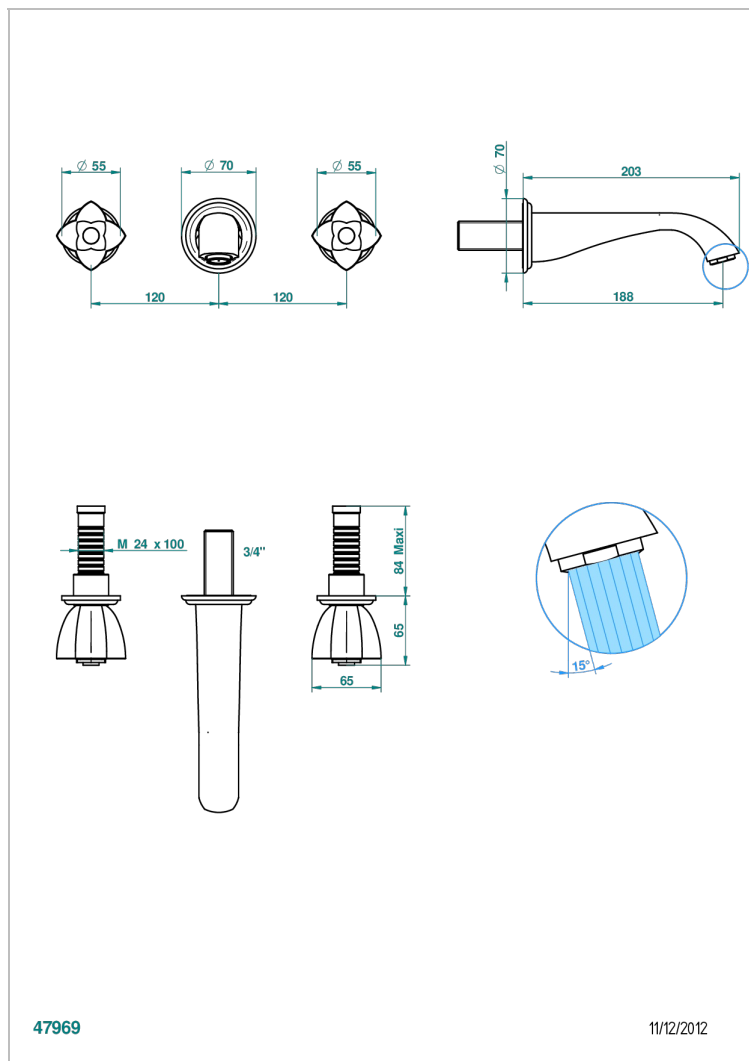

PETALE DE CRISTAL - BLACK CRYSTAL

U6D-40GB

Trim only for wall mounted 3-hole basin mixer

47969

11/12/2012

CHARACTERISTIC

- Pétale de Cristal - Black crystal
- Trim only for wall mounted 3-hole basin mixer

TECHNICAL SPECS

- Recommandé : 3 bars (max. 5 bars) - Advised : 43,5 psi (max. 72 psi)
- 15 l/min à 3 bars (4 gpm at 43.5 psi)

RELATED SKU'S

- Ref. G00-40AC Rough parts for wall mounted 3 hole mixer, cross handle version
- Ref. G00-40AM Rough parts for wall mounted 3 hole mixer, lever handle version