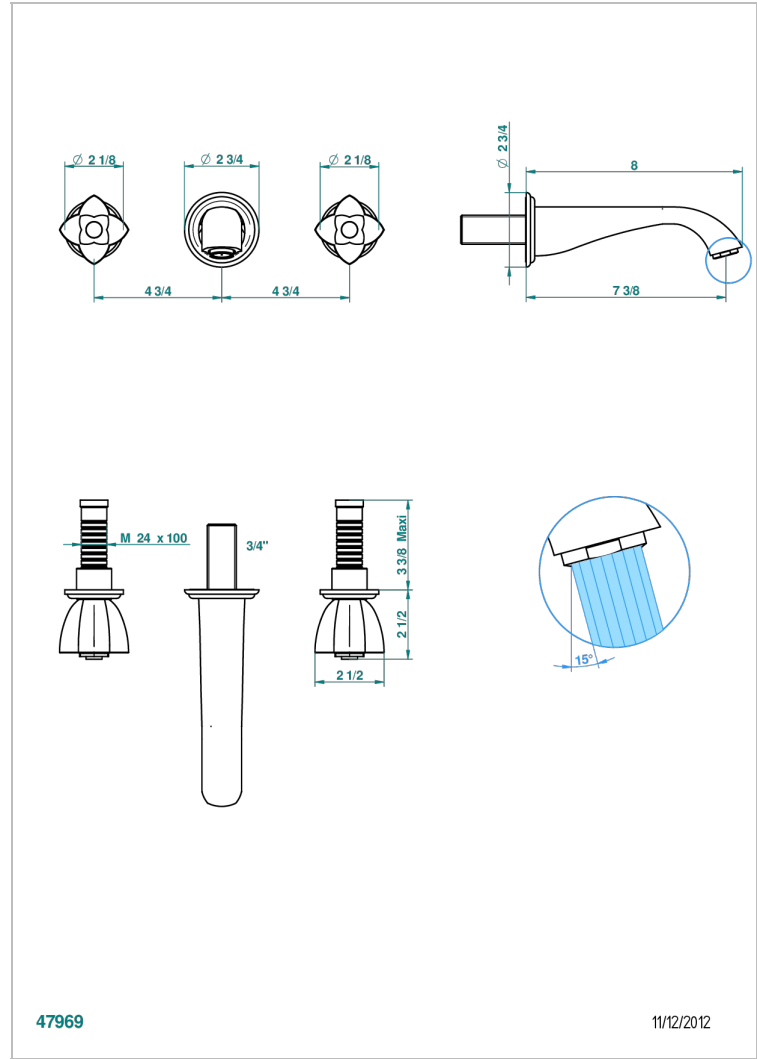

PETALE DE CRISTAL - BLACK CRYSTAL

U6D-40GB

Trim only for wall mounted 3-hole basin mixer

THG[®]
PARIS

47969

11/12/2012

CHARACTERISTIC

- Pétale de Cristal - Black crystal
- Trim only for wall mounted 3-hole basin mixer

TECHNICAL SPECS

- Recommandé : 3 bars (max. 5 bars) - Advised : 43,5 psi (max. 72 psi)
- 15 l/min à 3 bars (4 gpm at 43.5 psi)

RELATED SKU'S

- Ref. G00-40AC Rough parts for wall mounted 3 hole mixer, cross handle version
- Ref. G00-40AM Rough parts for wall mounted 3 hole mixer, lever handle version