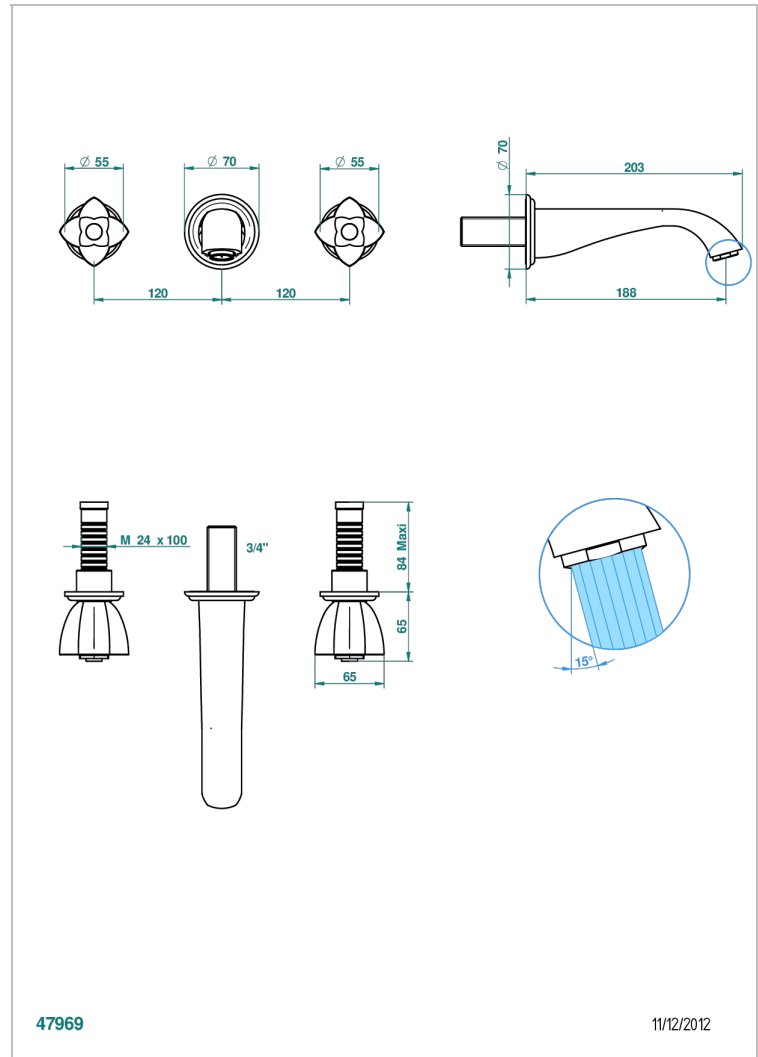

# PETALE DE CRISTAL - BLACK CRYSTAL

U6D-40GB

Trim only for wall mounted 3-hole basin mixer

THG<sup>®</sup>  
PARIS

47969

11/12/2012

## CHARACTERISTIC

- Pétale de Cristal - Black crystal
- Trim only for wall mounted 3-hole basin mixer

## RELATED SKU'S

- Ref. G00-40AC Rough parts for wall mounted 3 hole mixer, cross handle version
- Ref. G00-40AM Rough parts for wall mounted 3 hole mixer, lever handle version