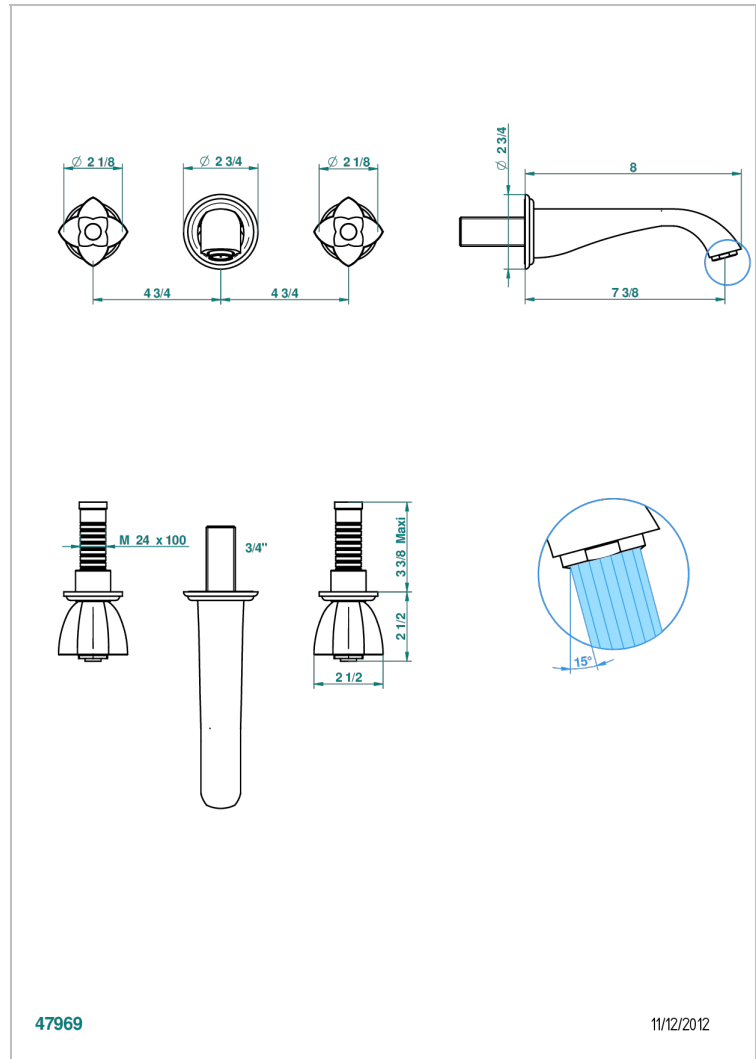

PETALE DE CRISTAL - BLACK CRYSTAL

U6D-40GB

Trim only for wall mounted 3-hole basin mixer

47969

11/12/2012

CHARACTERISTIC

- Pétale de Cristal - Black crystal
- Trim only for wall mounted 3-hole basin mixer

TECHNICAL SPECS

- Recommandé : 3 bars (max. 5 bars) - Advised : 43,5 psi (max. 72 psi)
- 15 l/min à 3 bars (4 gpm at 43.5 psi)

RELATED SKU'S

- Ref. G00-40AC Rough parts for wall mounted 3 hole mixer, cross handle version
- Ref. G00-40AM Rough parts for wall mounted 3 hole mixer, lever handle version