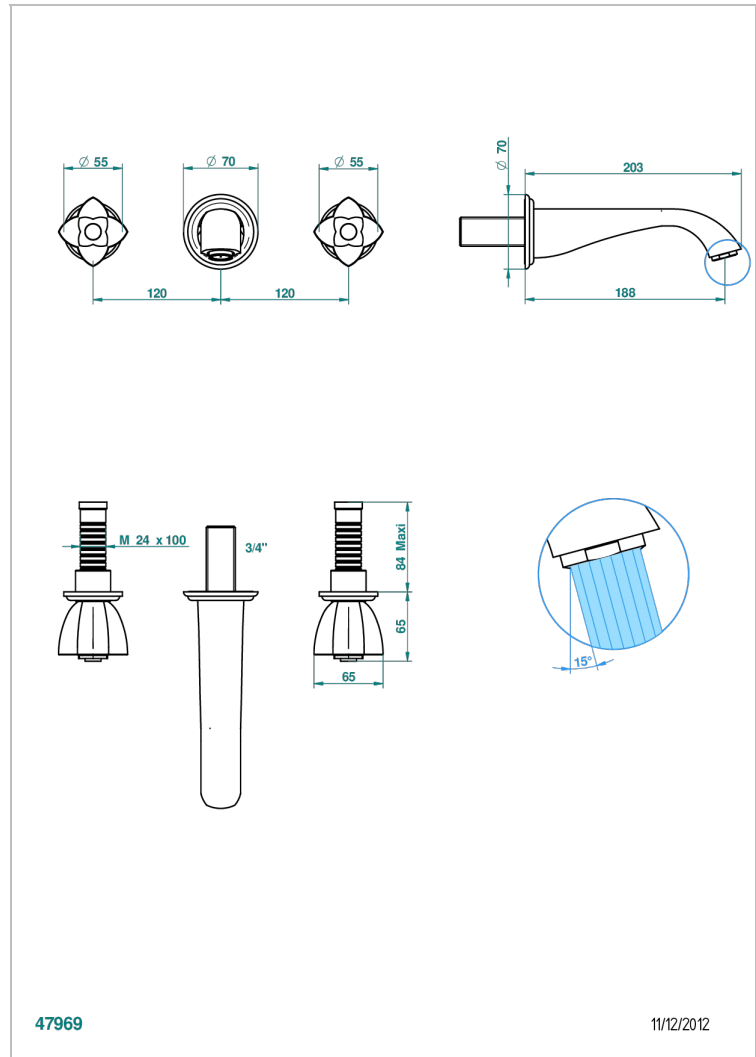

# PETALE DE CRISTAL - BLACK CRYSTAL

U6D-40GB

Trim only for wall mounted 3-hole basin mixer

THG<sup>®</sup>  
PARIS

## CHARACTERISTIC

- Pétale de Cristal - Black crystal
- Trim only for wall mounted 3-hole basin mixer

## RELATED SKU'S

- Ref. G00-40AC Rough parts for wall mounted 3 hole mixer, cross handle version
- Ref. G00-40AM Rough parts for wall mounted 3 hole mixer, lever handle version