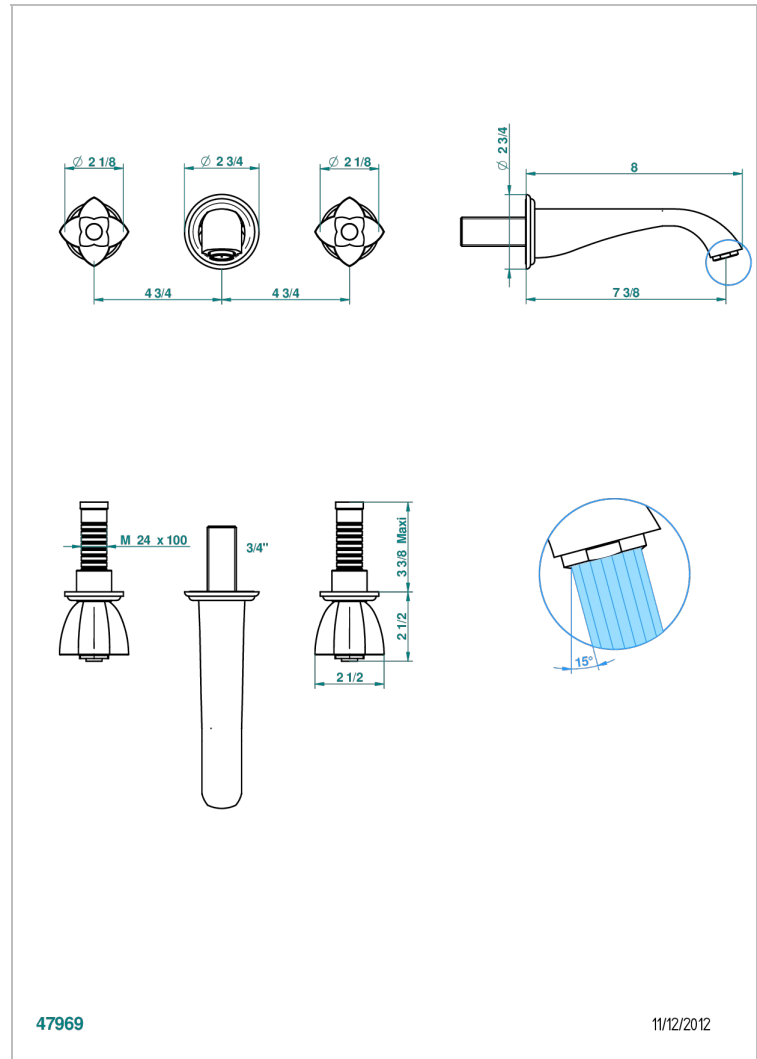

PETALE DE CRISTAL - BLACK CRYSTAL

U6D-40GB

Trim only for wall mounted 3-hole basin mixer

47969

11/12/2012

CHARACTERISTIC

- Pétale de Cristal - Black crystal
- Trim only for wall mounted 3-hole basin mixer

TECHNICAL SPECS

- Recommandé : 3 bars (max. 5 bars) - Advised : 43,5 psi (max. 72 psi)
- 15 l/min à 3 bars (4 gpm at 43.5 psi)

RELATED SKU'S

- Ref. G00-40AC Rough parts for wall mounted 3 hole mixer, cross handle version
- Ref. G00-40AM Rough parts for wall mounted 3 hole mixer, lever handle version