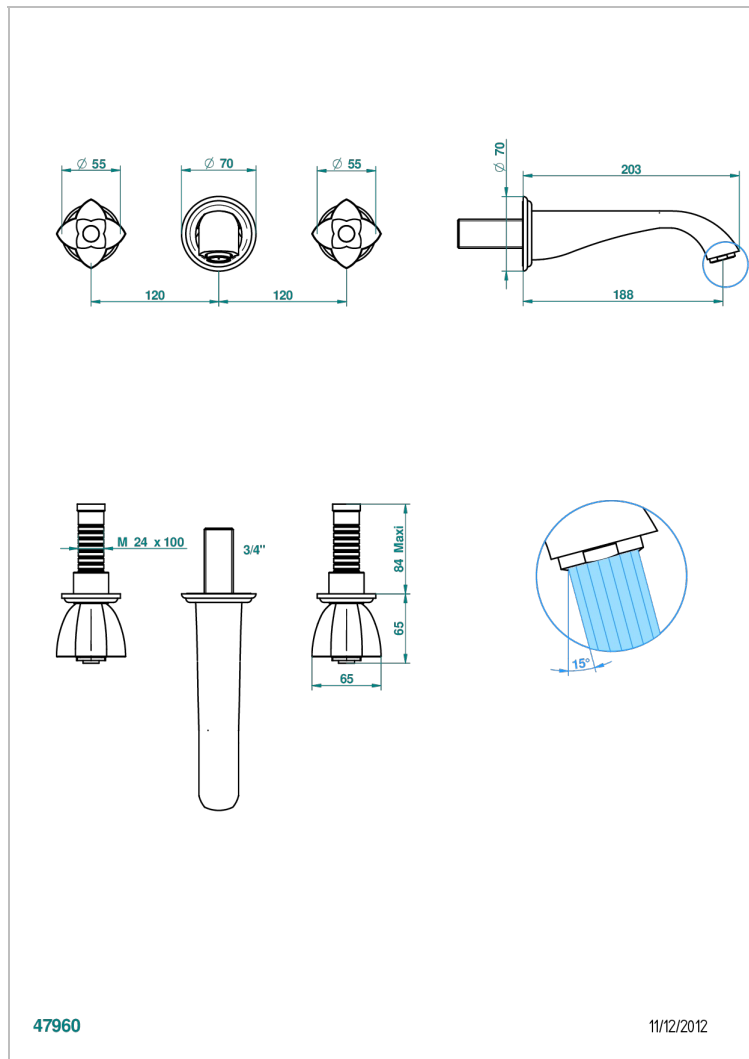

PETALE DE CRISTAL - RED CRYSTAL

U6C-41GB

Trim for wall mounted 3-hole bath set only

47960

11/12/2012

CHARACTERISTIC

- Pétale de Cristal - Red crystal
- Trim for wall mounted 3-hole bath set only

TECHNICAL SPECS

- Recommandé : 3 bars (max. 5 bars) - Advised : 43,5 psi (max. 72 psi)
- Bec : 35 l/min à 3 bars
- Spout : 9.26 gpm at 43.5 psi

RELATED SKU'S

- Ref. G00-40AM/US Rough parts for wall set (one counter clockwise and one clockwise cartridges)