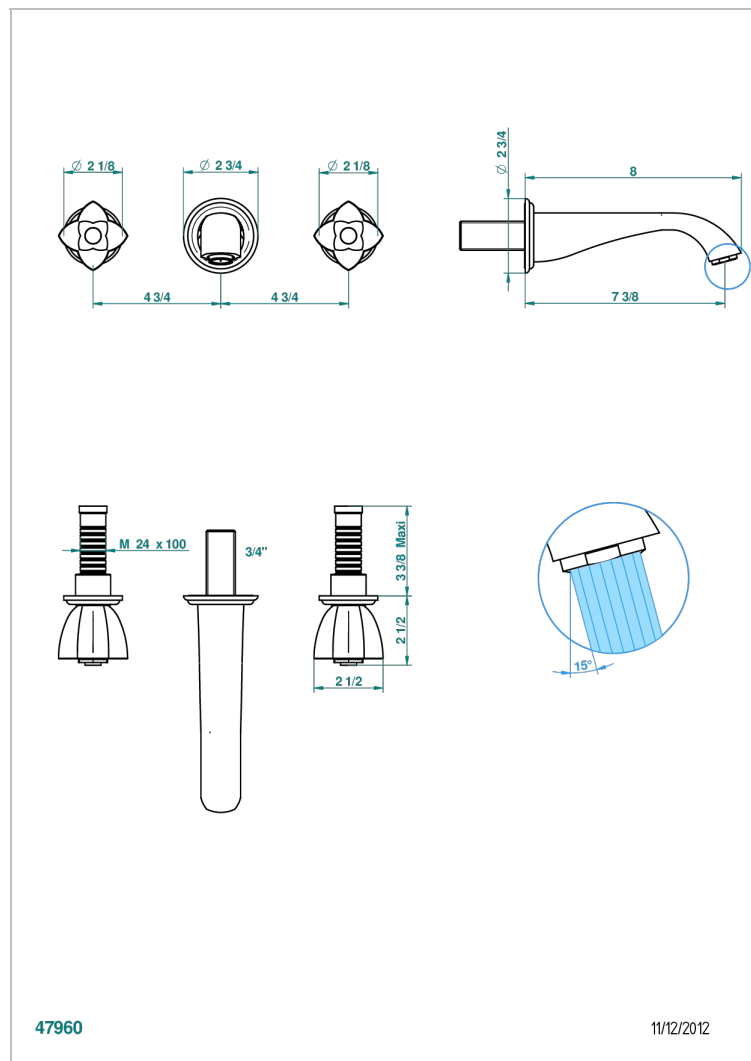

PETALE DE CRISTAL - RED CRYSTAL

U6C-41GB

Trim for wall mounted 3-hole bath set only

CHARACTERISTIC

- Pétale de Cristal - Red crystal
- Trim for wall mounted 3-hole bath set only

TECHNICAL SPECS

- Recommandé : 3 bars (max. 5 bars) - Advised : 43,5 psi (max. 72 psi)
- Bec : 35 l/min à 3 bars
- Spout : 9.26 gpm at 43.5 psi

RELATED SKU'S

- Ref. G00-40AM/US Rough parts for wall set (one counter clockwise and one clockwise cartridges)

AVAILABLE FINITIONS

Black ceram - D30
Blush PVD - H62
Brass color PVD - H49
Brown bronze color PVD - F33
Chrome polished - A02
Chrome polished / gold polished - G02