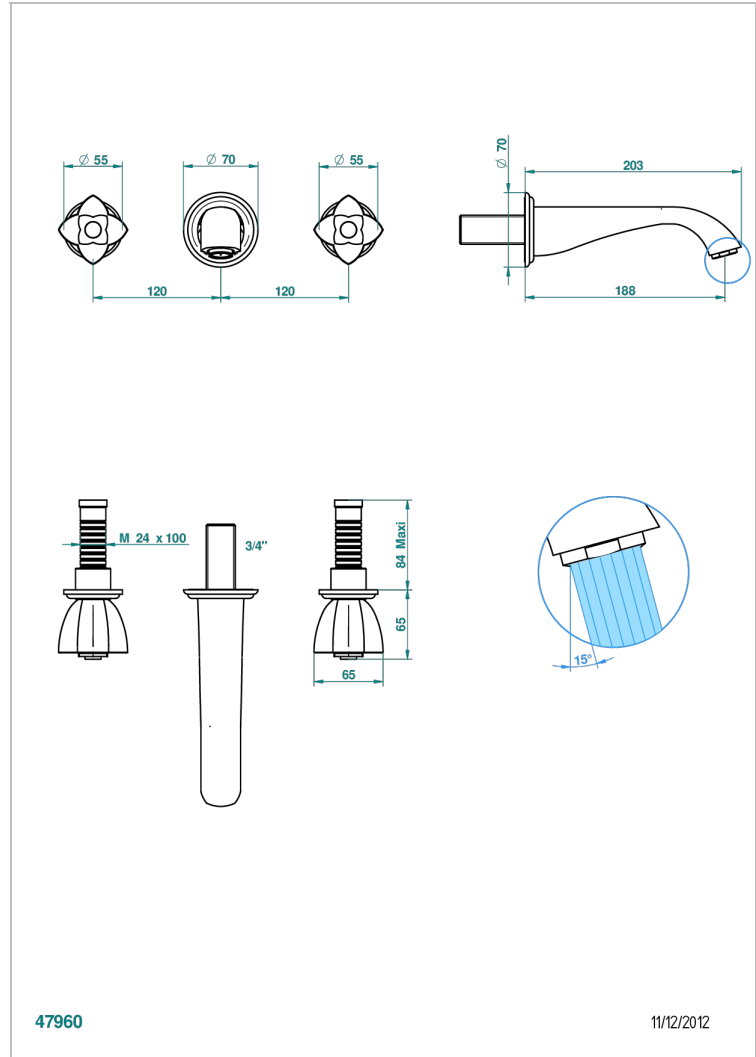

PETALE DE CRISTAL - RED CRYSTAL

U6C-41GB

Trim only for wall mounted 3-hole bath mixer

THG[®]
PARIS

47960

11/12/2012

CHARACTERISTIC

- Pétale de Cristal - Red crystal
- Trim only for wall mounted 3-hole bath mixer

TECHNICAL SPECS

- Recommandé : 3 bars (max. 5 bars) - Advised : 43,5 psi (max. 72 psi)
- Bec : 35 l/min à 3 bars
- Spout : 9.26 gpm at 43.5 psi

RELATED SKU'S

- Ref. G00-40AC Rough parts for wall mounted 3 hole mixer, cross handle version
- Ref. G00-40AM Rough parts for wall mounted 3 hole mixer, lever handle version