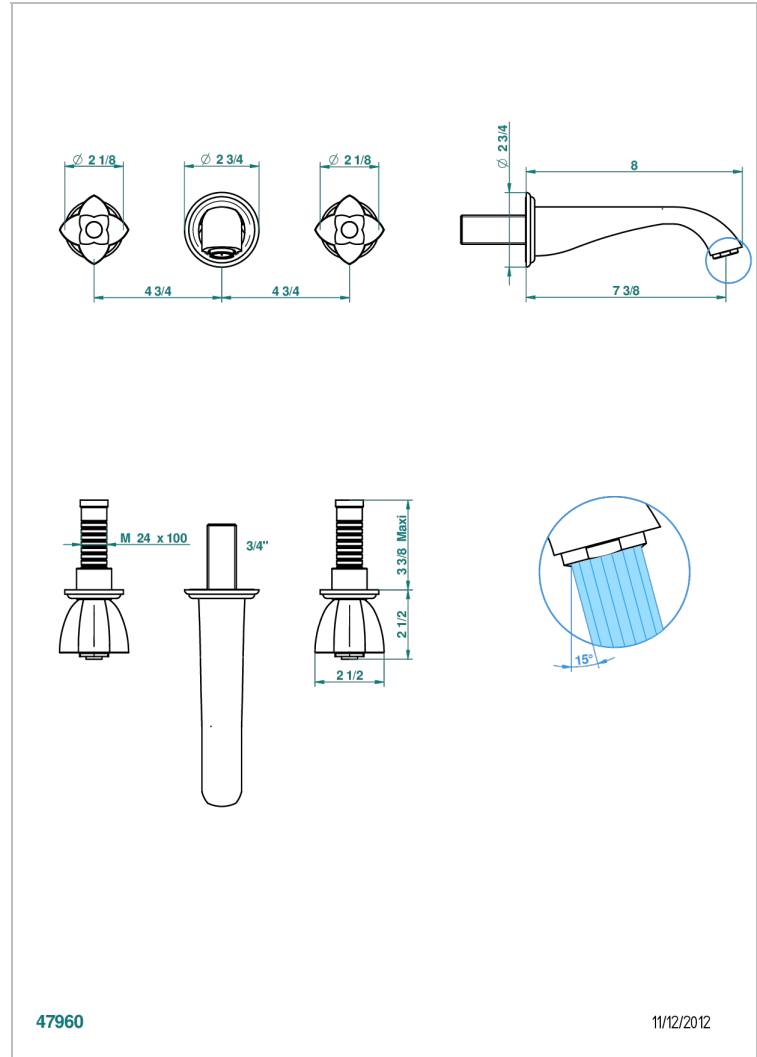

PETALE DE CRISTAL - RED CRYSTAL

U6C-41GB

Trim only for wall mounted 3-hole bath mixer

THG[®]
PARIS

47960

11/12/2012

CHARACTERISTIC

- Pétale de Cristal - Red crystal
- Trim only for wall mounted 3-hole bath mixer

TECHNICAL SPECS

- Recommandé : 3 bars (max. 5 bars) - Advised : 43,5 psi (max. 72 psi)
- Bec : 35 l/min à 3 bars
- Spout : 9.26 gpm at 43.5 psi

RELATED SKU'S

- Ref. G00-40AC Rough parts for wall mounted 3 hole mixer, cross handle version
- Ref. G00-40AM Rough parts for wall mounted 3 hole mixer, lever handle version